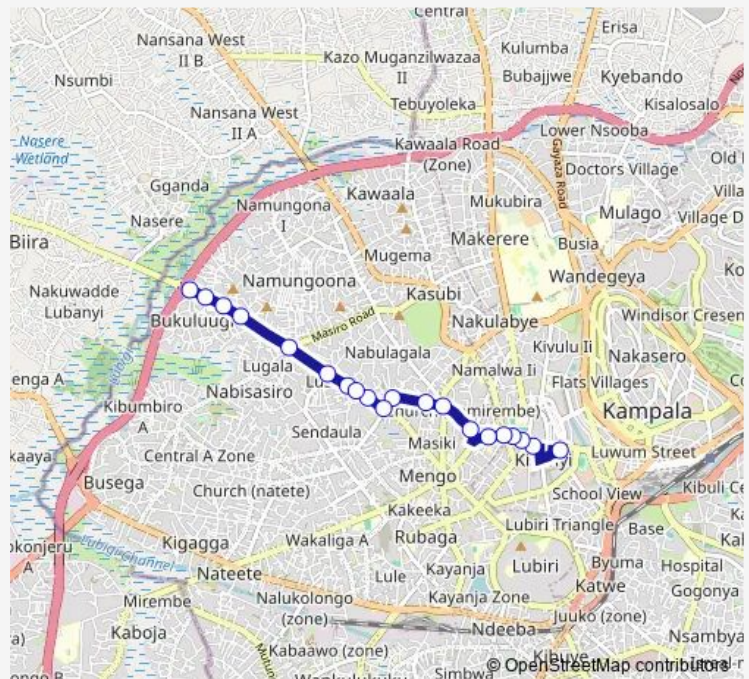

Bus Ka122 Masanafu-Namirembe Park

[Go to website](#)

Direction

Namirembe Park — Masanafu Stage

20 stops

[Open route schedule](#)

Namirembe Park

Kobil Bakuli Stage

Jaguar Bus Terminal

Shell Fuel Station (Bakuli)

Bauli Stage

Victorious Primary School (Bakuli)

Namirembe Cathedral

Kayiwa Church

Kitakule Rd - Mutesa 1 Rd Jct

Kitakule Rd

Crystal Valley Hotel (Sentema Rd)

Glory Education Centre (Sentema Rd)

Marvin Crib

Kalifornia Guest House

Lusaze Stage

Lugala Trading Center

Cleanex Fuel Station Masanafu

Namungoona - Masanafu (Sentema Rd)

Masanafu - Sentema Rd

Masanafu Stage

Route schedule

Namirembe Park — Masanafu Stage

Monday 06:30-19:00

Tuesday 06:30-19:00

Wednesday 06:30-19:00

Thursday 06:30-19:00

Friday 06:30-19:00

Saturday 06:30-19:00

Sunday 06:30-19:00

Route info

Direction: Namirembe Park

Stops: 20

Trip Duration: 0 hour 25 min

Ka122 — Masanafu-Namirembe Park