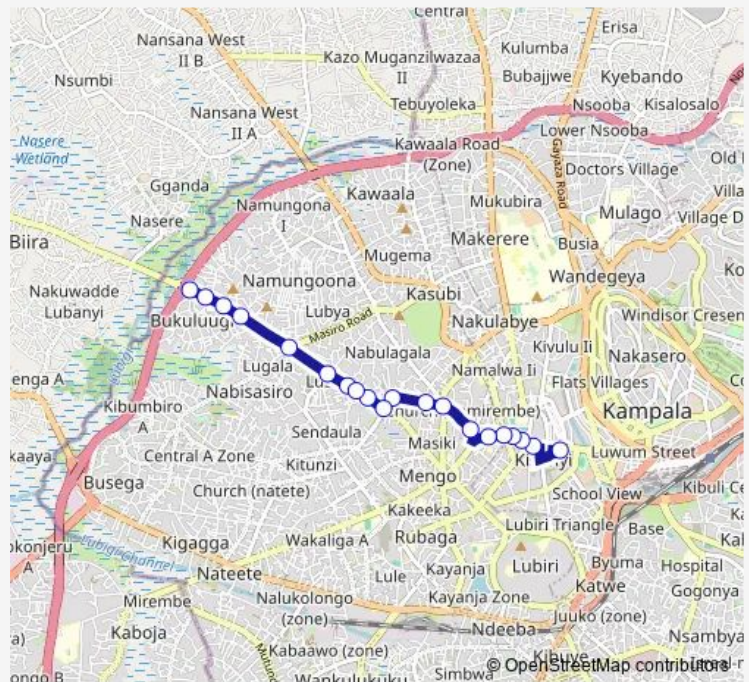

Marvin Crib

Kalifornia Guest House

Lusaze Stage

Lugala Trading Center

Cleanex Fuel Station Masanafu

Namungoona - Masanafu (Sentema Rd)

Masanafu - Sentema Rd

Masanafu Stage

### Route schedule

Namirembe Park — Masanafu Stage

Monday 06:30-19:00

Tuesday 06:30-19:00

Wednesday 06:30-19:00

Thursday 06:30-19:00

Friday 06:30-19:00

Saturday 06:30-19:00

### Route info

Direction: Namirembe Park

Stops: 20

Trip Duration: 0 hour 24 min

KA122 — Masanafu-Namirembe Park

KA122 Bus time schedules and route maps are available in an offline PDF at [busmaps.com](https://busmaps.com). Use the [busmaps.com](https://busmaps.com) website to see live bus times, train schedule or subway schedule, and step-by-step directions for all public transit in Kampala