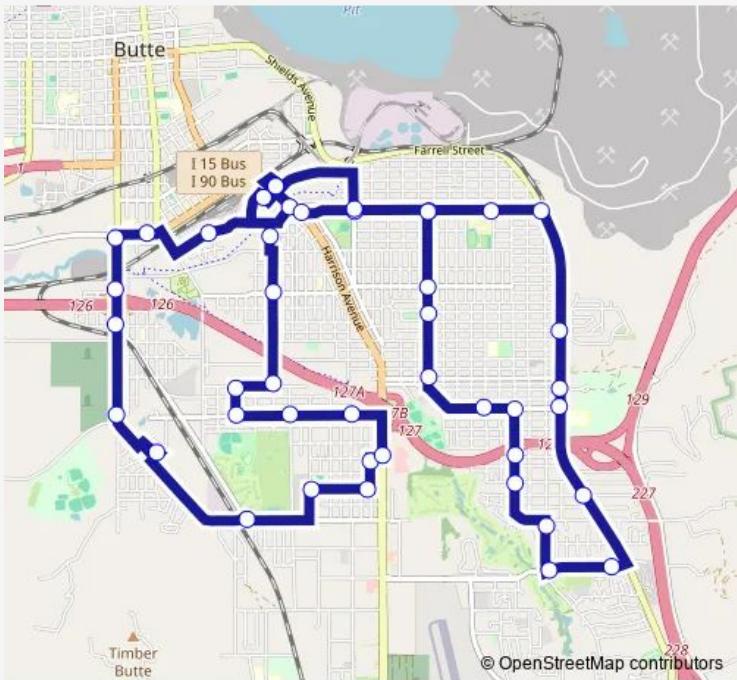

Direction
 Transit Center — Transit Center
 45 stops
[Open route schedule](#)

- Transit Center
- Olympia / Harrison Ave.
- Casey / Delaware (Dhhs/Hrc)
- Front / Main (Health Department)
- Montana / Front
- Montana / Oxford
- Montana / Josette
- S Montana / Beef Trail
- Ymca (Washoe St.)
- Holmes / Rowe Rd.
- Wynne / Cleveland (Legion Oasis Apts)
- Cleveland / Busch
- Busch / Roosevelt
- Harrison / Roosevelt (Mall)
- Dewey / Paxson
- Dewey / Hill
- Nevada / Dewey (Stodden Park)
- Nevada / Evans
- Oregon / Evans
- Oregon / Cobban
- Columbus Plaza

Route schedule
 Transit Center — Transit Center

Monday	06:45-17:45
Tuesday	06:45-17:45
Wednesday	06:45-17:45
Thursday	06:45-17:45
Friday	06:45-17:45
Saturday	—
Sunday	—

Route info
 Direction: Transit Center
 Stops: 45
 Trip Duration: 0 hour 57 min

CVS / Stokes

Transit Center

Grand / Texas

Grand / Farragut

Garfield / Grand (East Jr. High)

Grand / Continental

Nettie / Continental

Continental / Bayard

Floral / Sherman

Farragut / Amherst

Farragut / St. Ann's

Farragut / Cobban

Farragut / Grand

Grand / Texas

Grand / Harrison

Transit Center