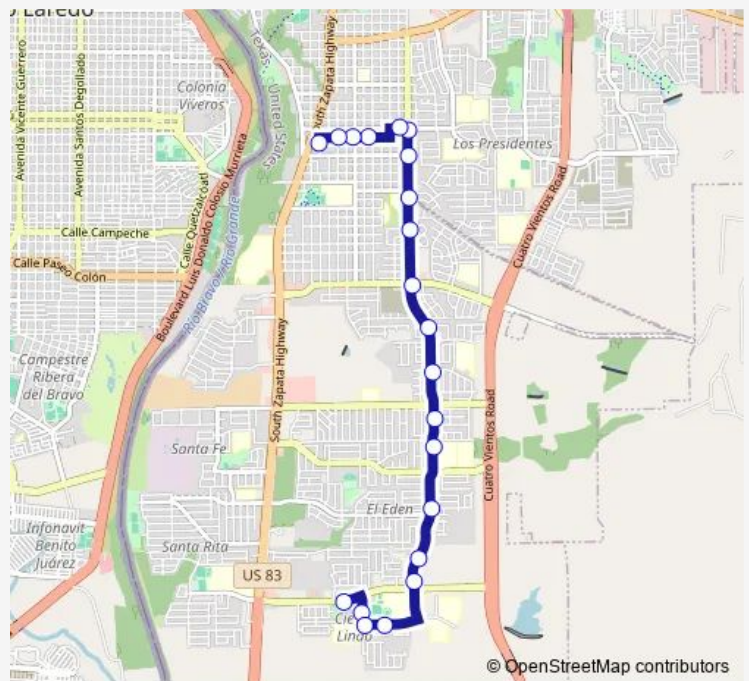

Ejido @ Regina Dr

Ejido @ Lomas Del Sur

Ejido @ Columbia

Ejido @ Wormser

Ejido @ San Luis

Ejido @ Pine

Pine @ Smith Transfer Point

Chestnut @ Arkansas

Chestnut @ Louisiana

Chestnut @ Milmo

Route schedule

5606 Cielito Lindo (Rosemont Apt) — Jarvis @ San Luis (Sonic)

Monday	07:15-17:45
Tuesday	07:15-17:45
Wednesday	07:15-17:45
Thursday	07:15-17:45
Friday	07:15-17:45
Saturday	—
Sunday	—

Route info

Direction: 5606 Cielito Lindo (Rosemont Apt)

Stops: 21

Trip Duration: 0 hour 10 min

C-2 — South/Ejido

Direction

Jarvis @ San Luis (Sonic) — 5606 Cielito Lindo (Rosemont Apt)

10 stops

Wednesday 07:00-17:30

Thursday 07:00-17:30

Friday 07:00-17:30

Saturday —

Sunday —

Route info

Direction: Jarvis @ San Luis (Sonic)

Stops: 10