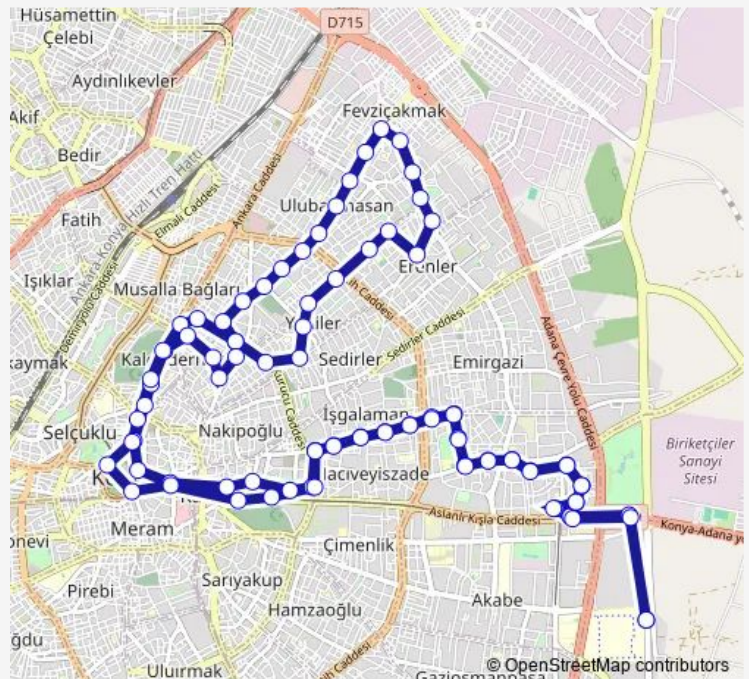

Saturday 06:00-24:00

Sunday 07:00-24:00

**Route info**

Direction: Şifa

Stops: 88

Trip Duration: 1 hour 37 min

■ 42-A — Fevzi Çakmak - Fevzi Çakmak

**BusMaps**