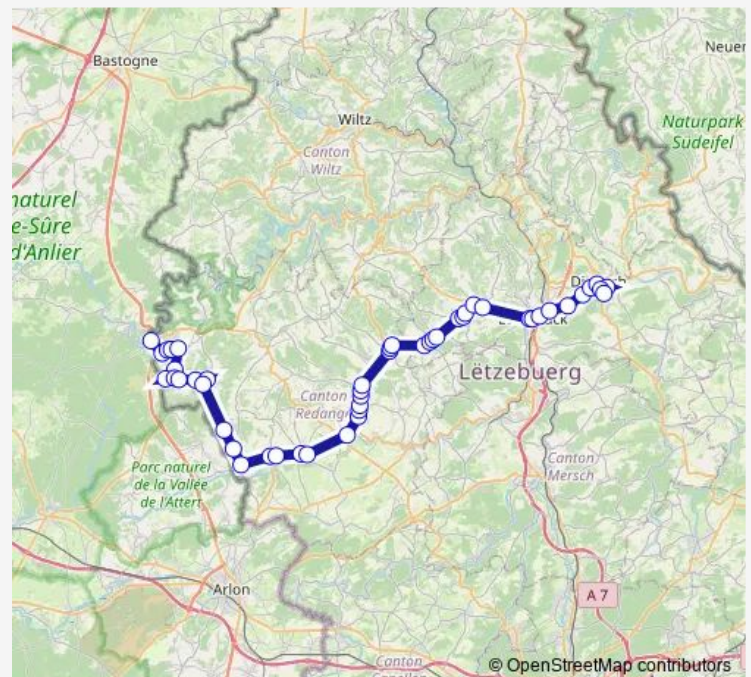

Thursday 06:23

Friday 06:23

Saturday —

Sunday —

Route info

Direction: Haut-Martelange, Gare

Stops: 49

Trip Duration: 1 hour 14 min

53 stops

[Open route schedule](#)

GILSDORF, Ackerbauschoul

Diekirch, Fielserstrooss

DIEKIRCH, Neie Kolleisch

Diekirch, Alexis Heck

Diekirch, Kluuster

Diekirch, Gare

Thursday 14:30

Friday 14:30

Saturday —

Sunday —

Route info

Direction: GILSDORF, Ackerbauschoul

Stops: 53

Trip Duration: 1 hour 32 min