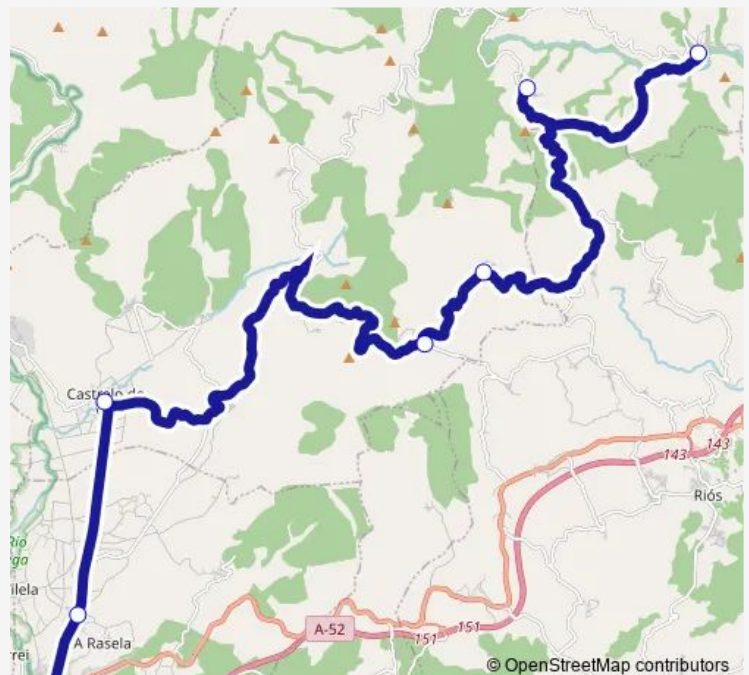

### Route schedule

Veiga DE Nostre — Verín E.A.

Monday —

Tuesday —

Wednesday —

Thursday 07:00

Friday —

Saturday —

### Route info

Direction: Veiga DE Nostre

Stops: 7

Trip Duration: 1 hour 0 min

XG614041 — Verín E.A.-Veiga de Nostre

**Direction**

Verín E.A. — Veiga DE Nostre

7 stops