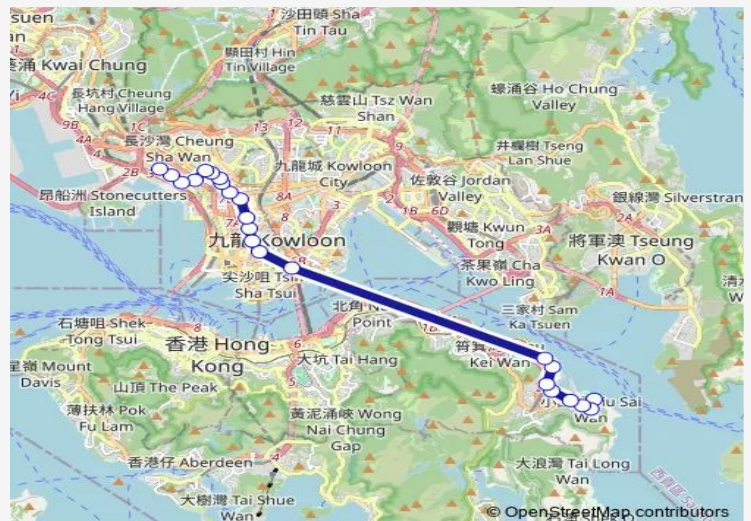

[Ctb] Camp Street, Castle Peak Road[[Kmb+Ctb] Camp Street/
Camp Street, Castle Peak Road[[Kmb] Camp Street

[Kmb+Ctb] Cheung SHA WAN Government Office/
Cheung SHA WAN Government Offices, YEN Chow Street[[Kmb] Cheung SHA WAN Government Offices

[Ctb] PEI HO Street, Cheung SHA WAN Road[[Kmb+Ctb] PEI HO Street Sham Shui PO/
Pei HO Street, Cheung SHA WAN Road[[Kmb] PEI HO Street Sham Shui Po

[Ctb] Maple Street, Cheung SHA WAN Road[[Kmb+Ctb] Maple Street Sham Shui PO/
Maple Street, Cheung SHA WAN Road[[Kmb] Maple Street Sham Shui Po

[Ctb] Prince Edward Station, Nathan Road[[Kmb+Ctb] Prince Edward Station/
Prince Edward Station, Nathan Road[[Kmb] Prince Edward Station

Route schedule

[Kmb+Ctb] Cheung SHA WAN (Sham Mong Road) BUS Terminus/
Cheung SHA WAN (Sham Mong Road)[[Kmb] Cheung SHA WAN (Sham Mong Road) BUS Terminus — [Ctb] SIU SAI WAN (Island Resort)][[Kmb+Ctb] Island Resort BUS Terminus/
Siu SAI WAN (Island Resort)

Monday	16:57-18:55
Tuesday	16:57-18:55
Wednesday	16:57-18:55
Thursday	16:57-18:55
Friday	16:57-18:55
Saturday	—
Sunday	—

Route info

Direction: [Kmb+Ctb] Cheung SHA WAN (Sham Mong Road) BUS Terminus/
Cheung SHA WAN (Sham Mong Road)[[Kmb] Cheung SHA WAN (Sham Mong Road) BUS Terminus

Stops: 23
Trip Duration: 1 hour 1 min