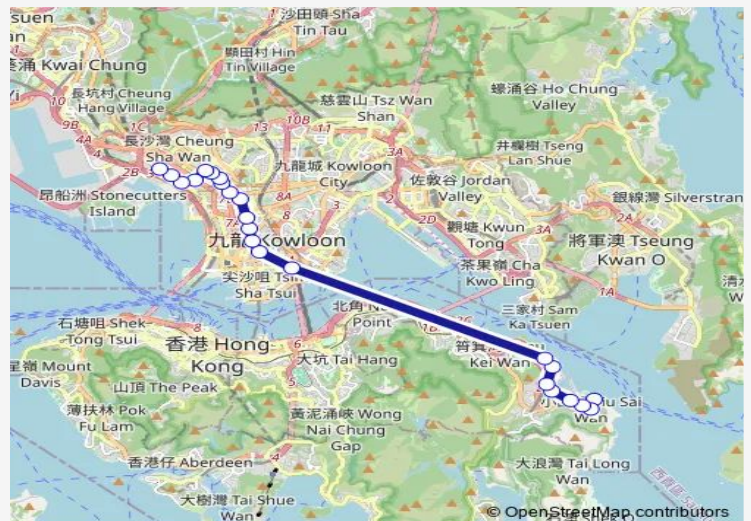

[Ctb] Camp Street, Castle Peak Road[[Kmb+Ctb] Camp Street/
Camp Street, Castle Peak Road[[Kmb] Camp Street

[Kmb+Ctb] Cheung SHA WAN Government Office/
Cheung SHA WAN Government Offices, YEN Chow Street[[Kmb] Cheung SHA WAN Government Offices

[Ctb] PEI HO Street, Cheung SHA WAN Road[[Kmb+Ctb] PEI HO Street Sham Shui PO/
Pei HO Street, Cheung SHA WAN Road[[Kmb] PEI HO Street Sham Shui Po

[Ctb] Maple Street, Cheung SHA WAN Road[[Kmb+Ctb] Maple Street Sham Shui PO/
Maple Street, Cheung SHA WAN Road[[Kmb] Maple Street Sham Shui Po

[Ctb] Prince Edward Station, Nathan Road[[Kmb+Ctb] Prince Edward Station/
Prince Edward Station, Nathan Road[[Kmb] Prince Edward Station

Route schedule

[Kmb+Ctb] Cheung SHA WAN (Sham Mong Road) BUS Terminus/
Cheung SHA WAN (Sham Mong Road)[Kmb] Cheung SHA WAN (Sham Mong Road) BUS Terminus — [Ctb] SIU SAI WAN (Island Resort)[Kmb+Ctb] Island Resort BUS Terminus/
Siu SAI WAN (Island Resort)

Monday	16:57-18:55
Tuesday	16:57-18:55
Wednesday	16:57-18:55
Thursday	16:57-18:55
Friday	16:57-18:55
Saturday	—
Sunday	—

Route info

Direction: [Kmb+Ctb] Cheung SHA WAN (Sham Mong Road) BUS Terminus/
Cheung SHA WAN (Sham Mong Road)[Kmb] Cheung SHA WAN (Sham Mong Road) BUS Terminus

Stops: 23
Trip Duration: 1 hour 3 min