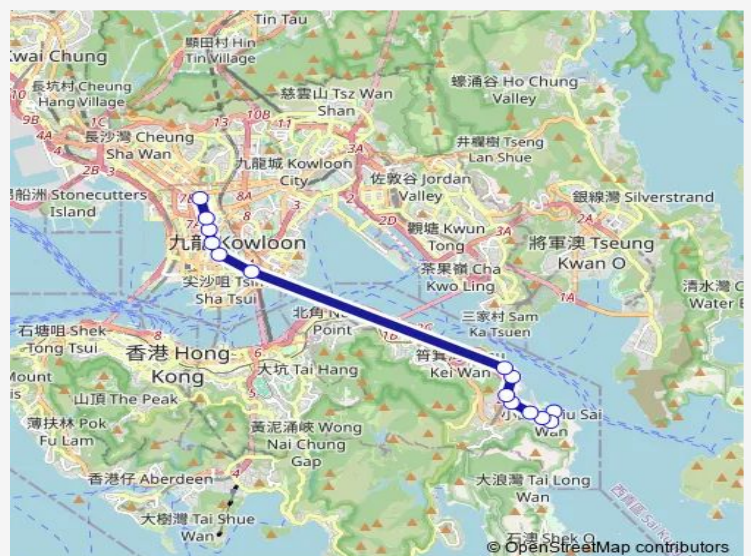

[Ctb] Cross Harbour Tunnel BUS-BUS Interchange[[Kmb+Ctb] Cross Harbour Tunnel BBI/
Cross Harbour Tunnel BUS-BUS Interchange[[Kmb] Cross Harbour Tunnel Bbi

Route schedule

[Ctb] SIU SAI WAN (Island Resort)[[Kmb+Ctb] Island Resort BUS Terminus/
Siu SAI WAN (Island Resort) — [Ctb] KEI Wing Primary School, LAI CHI KOK Road[[Kmb+Ctb] KEI Wing Primary School/
Kei Wing Primary School, LAI CHI KOK Road[[Kmb] KEI Wing Primary School

Monday	07:49
Tuesday	07:49
Wednesday	07:49
Thursday	07:49
Friday	07:49
Saturday	—
Sunday	—

Route info

Direction: [Ctb] SIU SAI WAN (Island Resort)[[Kmb+Ctb] Island Resort BUS Terminus/
Siu SAI WAN (Island Resort)

Stops: 14

Trip Duration: 0 hour 45 min

[Ctb] Diocesan Girls' School, Gascoigne Road[[Kmb+Ctb] Diocesan Girls' School/
Diocesan Girls' School, Gascoigne Road[[Kmb] Diocesan Girls' School

[Ctb] Public Square Street, Nathan Road[[Kmb+Ctb] Public Square Street YAU MA TEI/
Public Square Street, Nathan Road[[Kmb] Public Square Street YAU MA Tei