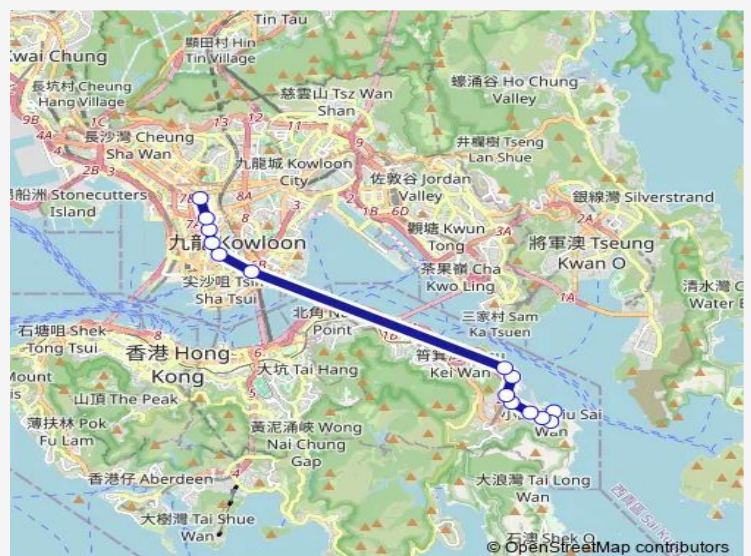

[Ctb] Cross Harbour Tunnel BUS-BUS Interchange[[Kmb+Ctb] Cross Harbour Tunnel BBI/<Br>Cross Harbour Tunnel BUS-BUS Interchange[[Kmb] Cross Harbour Tunnel Bbi

**Route schedule**

[Ctb] SIU SAI WAN (Island Resort)[[Kmb+Ctb] Island Resort BUS Terminus/<Br>Siu SAI WAN (Island Resort) — [Ctb] KEI Wing Primary School, LAI CHI KOK Road[[Kmb+Ctb] KEI Wing Primary School/<Br>Kei Wing Primary School, LAI CHI KOK Road[[Kmb] KEI Wing Primary School

Monday	07:49
Tuesday	07:49
Wednesday	07:49
Thursday	07:49
Friday	07:49
Saturday	—
Sunday	—

**Route info**

Direction: [Ctb] SIU SAI WAN (Island Resort)[[Kmb+Ctb] Island Resort BUS Terminus/<Br>Siu SAI WAN (Island Resort)

Stops: 14

Trip Duration: 0 hour 43 min

[Ctb] Diocesan Girls' School, Gascoigne Road[[Kmb+Ctb] Diocesan Girls' School/<Br>Diocesan Girls' School, Gascoigne Road[[Kmb] Diocesan Girls' School

[Ctb] Public Square Street, Nathan Road[[Kmb+Ctb] Public Square Street YAU MA TEI/<Br>Public Square Street, Nathan Road[[Kmb] Public Square Street YAU MA Tei