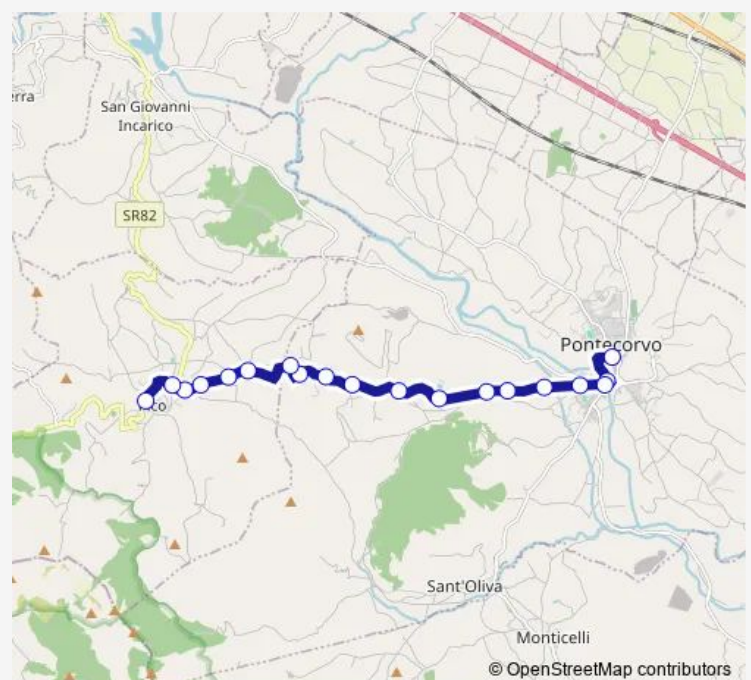

Pico | Via Pontecorvo Via Fossato Aurello # f4312

Pico | Ponte Odioso # f4313

Pico | Via Pontecorvo (Km 16) # f4314

Pico | Via Pontecorvo Via Cannutto # f4315

Pico | Via Pontecorvo Via Farnese # f4316

Pico | Via Farnese Via Umberto I # f4317

Route schedule

Pontecorvo | Ospedale # f4299 — Pico | Via Farnese Via Umberto I # f4317

Monday 13:00-14:15

Tuesday 13:00-14:15

Wednesday —

Thursday 13:00-14:15

Friday 13:00-14:15

Saturday 13:00-14:15

Sunday —

Route info

Direction: Pontecorvo | Ospedale # f4299

Stops: 19

Trip Duration: 0 hour 15 min

Bus time schedules and route maps are available in an offline PDF at busmaps.com. Use the busmaps.com website to see live bus times, train schedule or subway schedule, and step-by-step directions for all public transit in Pico