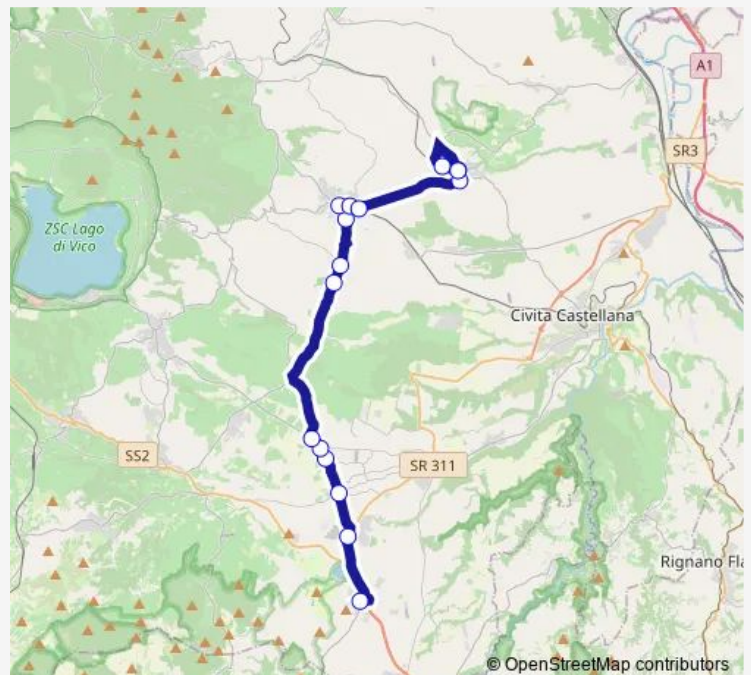

Corchiano | Via Civita Via Roma # f1879

Corchiano | Via Civita Via Moro # f1880

Corchiano | Via Civita Via Roma # f1856

Route schedule

Monterosi | Piazzale Varisco # f1510 — Corchiano | Via Civita Via Roma # f1856

Route info

Direction: Monterosi | Piazzale Varisco # f1510

Stops: 16

Trip Duration: 0 hour 35 min

Monterosi - Corchiano # Cc756d

Bus time schedules and route maps are available in an offline PDF at busmaps.com. Use the busmaps.com website to see live bus times, train schedule or subway schedule, and step-by-step directions for all public transit in Fabrica di Roma