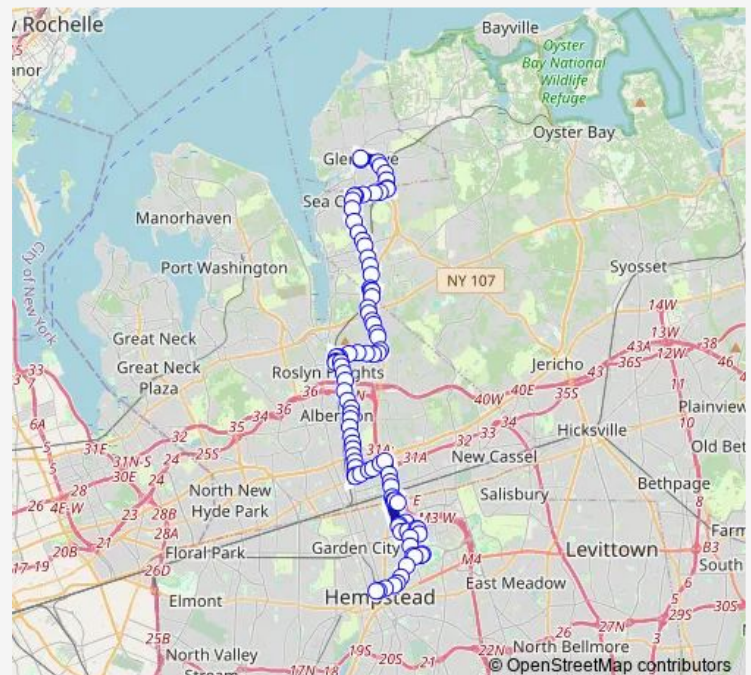

Glen Cove Ave + Glen Head Rd

Glen Cove Ave + Scudders La

Glen Cove Ave + Glens Pl

Route schedule

Pratt Bl / Bridge — (arr.) Hemp TC / West

Monday 07:20-22:50

Tuesday 07:20-22:50

Wednesday 07:20-22:50

Thursday 07:20-22:50

Friday 07:20-22:50

Saturday —

Sunday —

Route info

Direction: Pratt Bl / Bridge

Stops: 95

Trip Duration: 1 hour 19 min

n27 — Roslyn Rd / Glen Cove Rd

Glen Cove Ave + Willow Pl

Left on Back Rd

Right on Glen Cove Rd

Back Rd / Glen Cove

Greenvale Lirr Station

Glen Cove Rd + Hicks Pl

Northern Bl / Glen Cove

Harbor Hill Rd + Chestnut Dr

Harbor Hill Rd Opp Entrance Rd

Right on Roslyn Rd

Roslyn Rd opp Locust St

Left on Railroad Av into Rr

Left on Lincoln Av

Lincoln Av / Warner

Right on Roslyn Rd