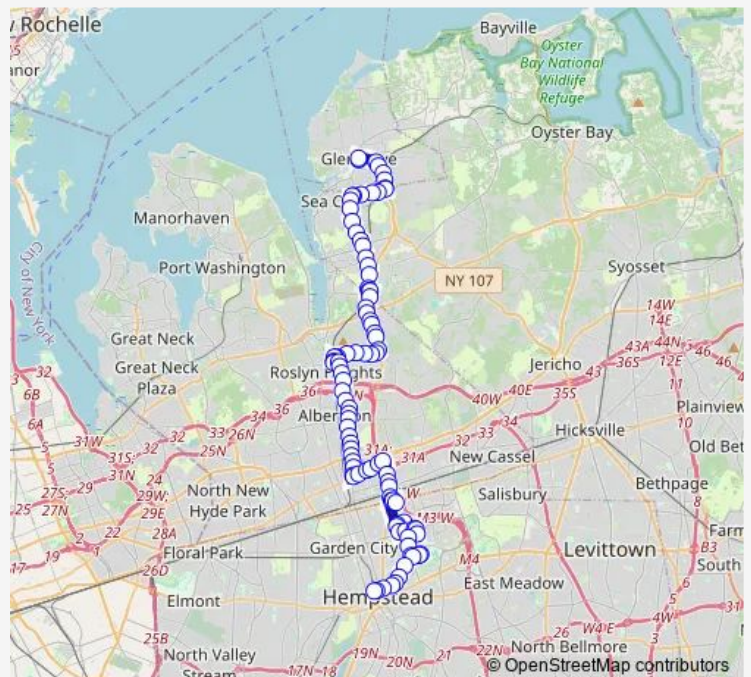

Glen St + Glen St Lirr Station

Cedar Swamp Rd + Grove St

\*Right on Sea Cliff Av\*

Cedar Swamp Rd + Sea Cliff Ave

Sea Cliff Ave @ #36 Thomson Corp

Sea Cliff Ave at Sea Cliff Lirr Sta

Sea Cliff Ave at Center St

Glen Cove Ave + Scudders La

Glen Cove Ave + Glens Pl

Route schedule

Pratt Bl / Bridge — (arr.) Hemp TC / West

Monday	07:20-22:50
Tuesday	07:20-22:50
Wednesday	07:20-22:50
Thursday	07:20-22:50
Friday	07:20-22:50
Saturday	—
Sunday	—

Route info

Direction: Pratt Bl / Bridge

Stops: 95

Trip Duration: 1 hour 16 min

n27 — Roslyn Rd / Glen Cove Rd

Glen Cove Ave + Willow Pl

\*Left on Back Rd\*

\*Right on Glen Cove Rd\*

Back Rd / Glen Cove

Greenvale Lirr Station

Glen Cove Rd + Hicks Pl

Northern Bl / Glen Cove

Glen Cove Rd + Edgewood La

Glen Cove Rd + Midwood Cross

Glen Cove Rd Opp Nob Hill Gate

Glen Cove Rd + Elm Dr