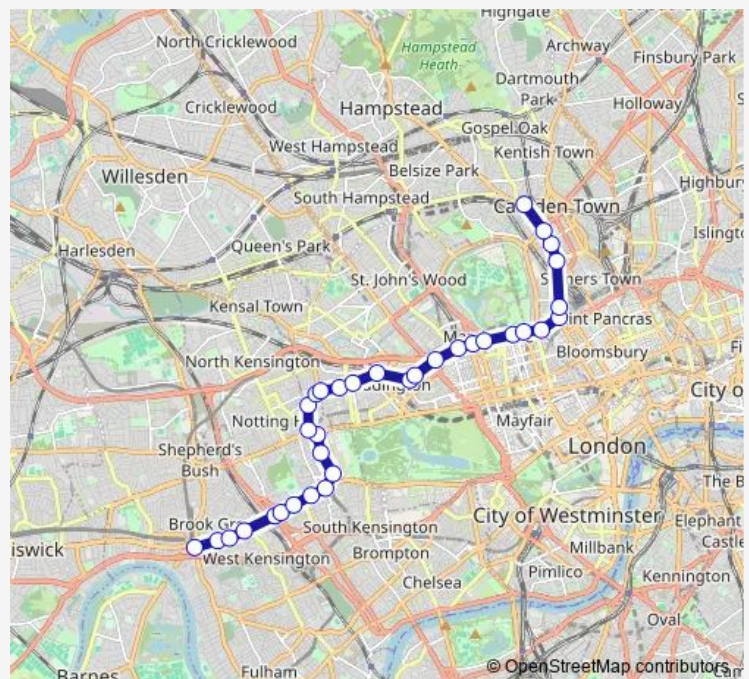

Thursday 01:00-05:00

Friday 01:00-05:00

Saturday 01:00-05:00

Sunday 01:00-05:00

Route info

Direction: Stables Market

Stops: 40

Trip Duration: 0 hour 40 min

■ N27 — Hammersmith - Kensington - Paddington - Camden Town - Chalk Farm

Westbourne Terrace

Gloucester Terrace

Queensway Bayswater

Pembridge Villas / Westbourne Grove

Chepstow Crescent

Notting Hill Gate Station

Saturday 00:40-05:10

Sunday 00:40-05:10

Route info

Direction: Hammersmith Bus Station

Stops: 34

Trip Duration: 0 hour 33 min

Baker Street Station

Harley Street