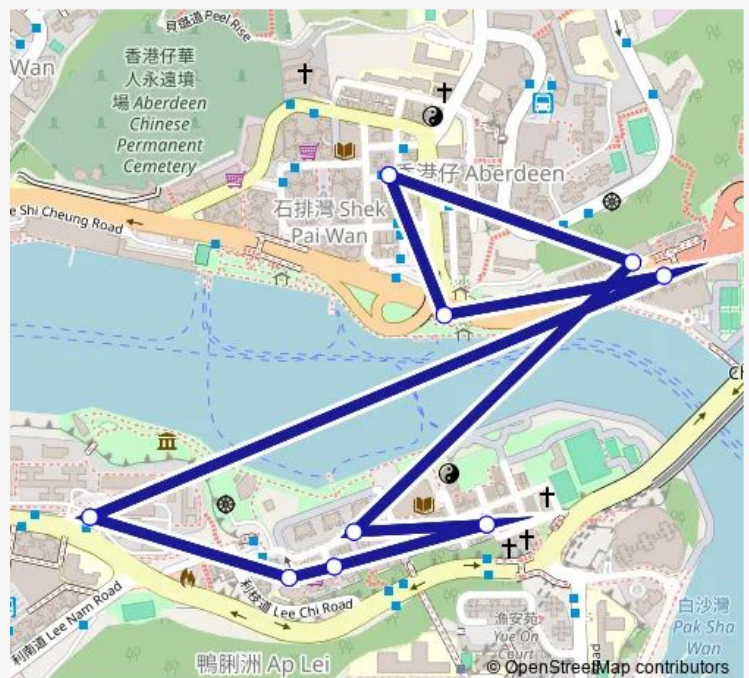

Aberdeen Main Road, Near KIN FAI Building

Yuet HOI Street, Near Marina Habitat Tower 3

WAI Fung Street, Near Shun LEE Building|Wai Fung Street, Near 順利樓

Main Street, AP LEI Chau, Near Coble Court

Near AP LEI Chau Clinic, Main Street, AP LEI Chau

AP LEI Chau Bridge Road, Near LEI Fook House LOW Block, AP LEI Chau Estate

Aberdeen Praya Road, Near Ocean Court Block 3

Aberdeen Praya Road, Near Aberdeen Promenade

SAI ON Street, Near Port Centre|Sai ON Street, Near Port Centre

### Route schedule

SAI ON Street, Near Port Centre|Sai ON Street, Near Port Centre — SAI ON Street, Near Port Centre|Sai ON Street, Near Port Centre

Monday 00:00

Tuesday 00:00

Wednesday 00:00

Thursday 00:00

### Route info

Direction: SAI ON Street, Near Port Centre|Sai ON Street, Near Port Centre

Stops: 10

Trip Duration: 0 hour 20 min

N27 Bus time schedules and route maps are available in an offline PDF at [busmaps.com](https://busmaps.com). Use the [busmaps.com](https://busmaps.com) website to see live bus times, train schedule or subway schedule, and step-by-step directions for all public transit in Hong Kong