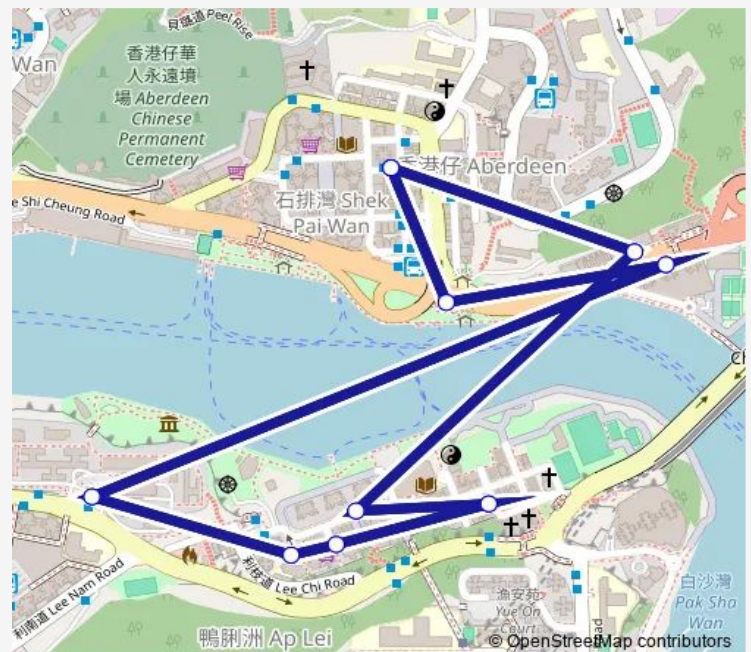

### Direction

SAI ON STREET, NEAR PORT CENTRE|SAI ON STREET, NEAR PORT CENTRE — SAI ON STREET, NEAR PORT CENTRE|SAI ON STREET, NEAR PORT CENTRE

10 stops

[Open route schedule](#)

SAI ON STREET, NEAR PORT CENTRE|SAI ON STREET, NEAR PORT CENTRE

AP LEI CHAU BRIDGE ROAD, NEAR LEI FOOK HOUSE LOW BLOCK, AP LEI CHAU ESTATE

ABERDEEN PRAYA ROAD, NEAR OCEAN COURT BLOCK 3

ABERDEEN PRAYA ROAD, NEAR ABERDEEN PROMENADE

SAI ON STREET, NEAR PORT CENTRE|SAI ON STREET, NEAR PORT CENTRE

### Route schedule

SAI ON STREET, NEAR PORT CENTRE|SAI ON STREET, NEAR PORT CENTRE — SAI ON STREET, NEAR PORT CENTRE|SAI ON STREET, NEAR PORT CENTRE

Monday	00:00
Tuesday	00:00
Wednesday	00:00
Thursday	00:00
Friday	00:00
Saturday	00:00
Sunday	00:00

### Route info

Direction: SAI ON STREET, NEAR PORT CENTRE|SAI ON STREET, NEAR PORT CENTRE

Stops: 10

Trip Duration: 0 hour 20 min

■ N27 — Aberdeen (SAI ON Street) - AP LEI Chau (Circular) (Overnight Service Route)