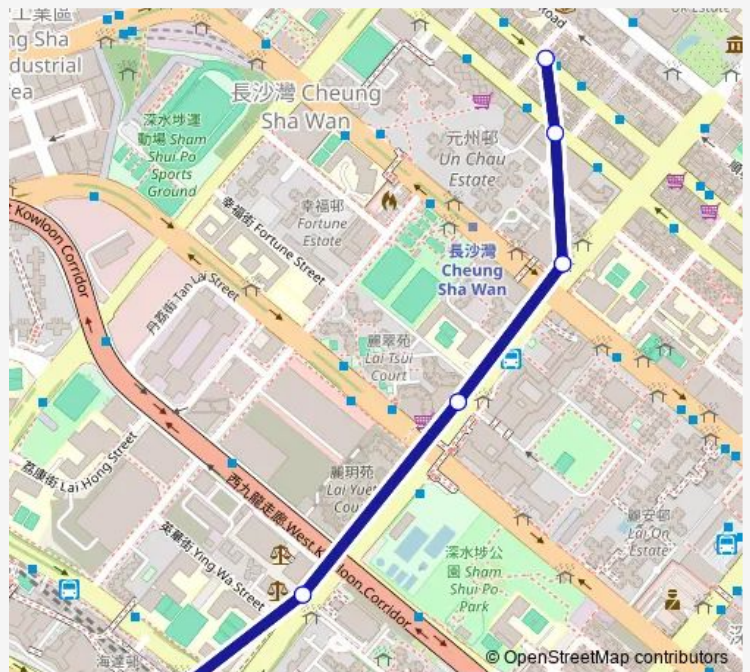

Bus 75M HOI TAT Public Transport Interchange - Cheung SHA WAN (Castle Peak Road) (Supplementary Service Route)

[Go to website](#)

Direction
 HOI TAT PUBLIC TRANSPORT INTERCHANGE — CASTLE PEAK ROAD NEAR FAT TSEUNG STREET
 6 stops
[Open route schedule](#)

- HOI TAT PUBLIC TRANSPORT INTERCHANGE
- TONKIN STREET WEST NEAR WEST KOWLOON LAW COURTS BUILDING
- TONKIN STREET NEAR LAI TSUI SHOPPING CENTRE
- TONKIN STREET NEAR CHEUNG SHA WAN STATION EXIT A3 / UN CHAU ESTATE
- UN CHAU STREET NEAR UN CHAU STOPPING CENTRE
- CASTLE PEAK ROAD NEAR FAT TSEUNG STREET

Direction

CASTLE PEAK ROAD NEAR FAT TSEUNG STREET —
HOI TAT PUBLIC TRANSPORT INTERCHANGE

7 stops

[Open route schedule](#)

CASTLE PEAK ROAD NEAR FAT TSEUNG STREET

TONKIN STREET NEAR CHEUNG SHA WAN STATION
EXIT A2 / HEEP WOH PRIMARY SCHOOL|TONKIN
STREET, NEAR C.C.C. HEEP WOH PRIMARY SCHOOL
(CHEUNG SHA WAN)

Saturday 06:45

Sunday 06:45

Route info

Direction: CASTLE PEAK ROAD NEAR FAT TSEUNG
STREET

Stops: 7

Trip Duration: 0 hour 6 min

75M Bus time schedules and route maps are available in an offline PDF at busmaps.com. Use the busmaps.com website to see live bus times, train schedule or subway schedule, and step-by-step directions for all public transit in Sham Shui Po