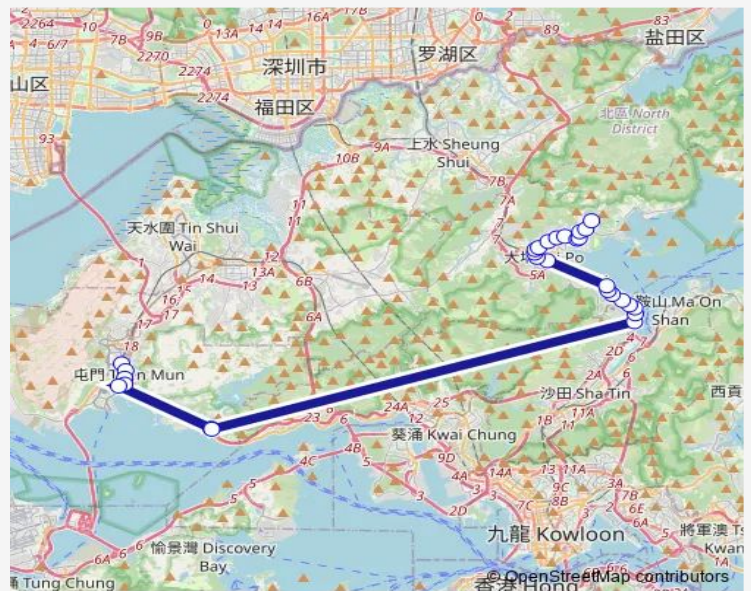

[Ctb] Water Sports Centre, Science Park Road|[Kmb+Ctb] Water Sports Centre/
Water Sports Centre, Science Park Road|[Kmb] Water Sports Centre|[Lwb] Water Sports Centre

[Ctb] Hong Kong Institute OF Biotechnology, Science Park Road|[Kmb+Ctb] Hong Kong Institute OF Biotechnology/
Hong Kong Institute OF Biotechnology, Science Park Road|[Kmb] Hong Kong Institute OF Biotechnology|[Lwb] Hong Kong Institute OF Biotechnology

Route schedule

[Ctb] Tuen MUN Station|[Kmb] Tuen MUN Station BUS Terminus|[Lrtfeeder] Tuen MUN Station|[Lrtfeeder] Tuen MUN Station|[Lwb] Tuen MUN Station BUS Terminus — [Kmb] THE Education University OF Hk

Monday	07:15-18:00
Tuesday	07:15-18:00
Wednesday	07:15-18:00
Thursday	07:15-18:00
Friday	07:15-18:00
Saturday	—
Sunday	—

Route info

Direction: [Ctb] Tuen MUN Station|[Kmb] Tuen MUN Station BUS Terminus|[Lrtfeeder] Tuen MUN Station|[Lrtfeeder] Tuen MUN Station|[Lwb] Tuen MUN Station BUS Terminus

Stops: 28

Trip Duration: 1 hour 25 min

[Kmb+Ctb] Science Park (Phase 1)/
Hong Kong Science Park Phase 1, Chong SAN Road[[Kmb] Science Park (Phase 1)][Lwb] Science Park (Phase 1)

[Kmb+Ctb] FO YIN Road/
Fo YIN Road, Chong SAN Road[[Kmb] FO YIN Road][Lwb] FO YIN Road