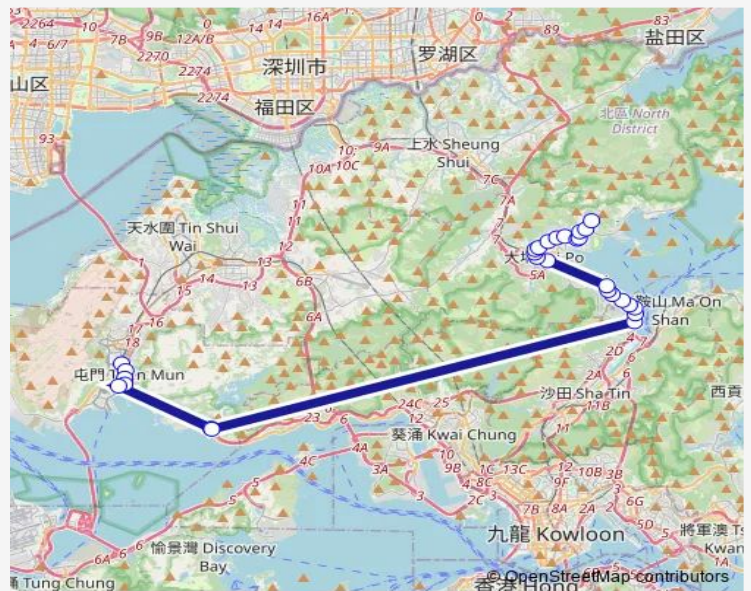

[Ctb] Hong Kong Institute OF Biotechnology, Science Park Road|[Kmb] Hong Kong Institute OF Biotechnology|[Lwb] Hong Kong Institute OF Biotechnology

[Kmb] Science Park (Phase 1)|[Lwb] Science Park (Phase 1)

[Kmb] FO YIN Road|[Lwb] FO YIN Road

Route schedule

[Ctb] Tuen MUN Station|[Kmb] Tuen MUN Station BUS Terminus|[Lrtfeeder] Tuen MUN Station|[Lrtfeeder] Tuen MUN Station|[Lwb] Tuen MUN Station BUS Terminus — [Kmb] THE Education University OF Hk

Monday	07:15-18:00
Tuesday	07:15-18:00
Wednesday	07:15-18:00
Thursday	07:15-18:00
Friday	07:15-18:00
Saturday	—
Sunday	—

Route info

Direction: [Ctb] Tuen MUN Station|[Kmb] Tuen MUN Station BUS Terminus|[Lrtfeeder] Tuen MUN Station|[Lrtfeeder] Tuen MUN Station|[Lwb] Tuen MUN Station BUS Terminus

Stops: 28

Trip Duration: 1 hour 30 min

[Ctb] ST Martin, Chong SAN Road[[Kmb] ST Martin][Lwb]
ST Martin

[Ctb] PAK Shek Kok, Chong SAN Road[[Kmb] PAK Shek
Kok][Lwb] PAK Shek Kok

[Ctb] PAK Shek KOK Substation, Chong SAN Road[[Kmb]
PAK Shek KOK Substation][Lwb] PAK Shek KOK Substa-
tion