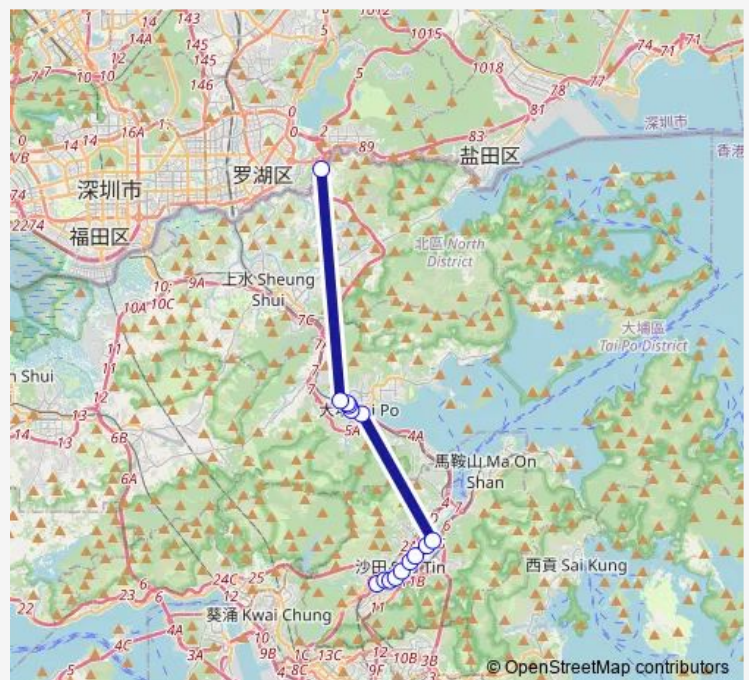

[Ctb] Regal Riverside Hotel, TAI Chung KIU Road[[Kmb+Ctb] Regal Riverside Hotel/
Regal River-

Route schedule

[Ctb] Heung Yuen WAI Port[[Kmb] Heung Yuen WAI Control Point — [Ctb] TAI WAI Station[[Kmb] TAI WAI Station BUS Terminus[[Lwb] TAI WAI Station BUS Terminus

Monday	13:00
Tuesday	13:00
Wednesday	13:00
Thursday	13:00
Friday	13:00
Saturday	07:15-20:00
Sunday	07:15-20:00

Route info

Direction: [Ctb] Heung Yuen WAI Port[[Kmb] Heung Yuen WAI Control Point

Stops: 15

Trip Duration: 0 hour 53 min

■ B8 — TAI WAI Station - Heung Yuen WAI Boundary Control Point

side Hotel, TAI Chung KIU Road[[Kmb] Regal Riverside Hotel][Lwb] Regal Riverside Hotel

[Ctb] JAT MIN Chuen, TAI Chung KIU Road[[Kmb] JAT MIN Chuen