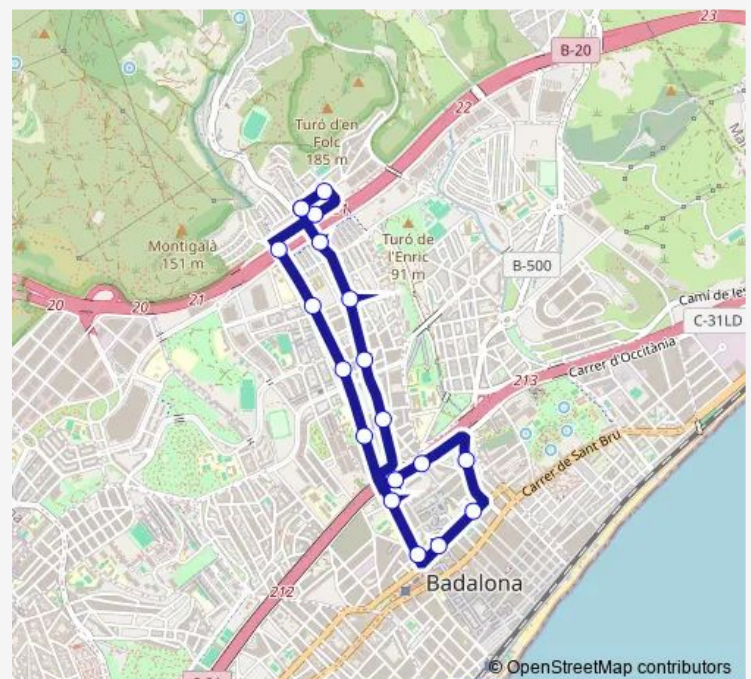

Museu - El Viver

Hospital Municipal

Martí Pujol - Metro Badalona Pompeu Fabra

Martí Pujol - Quinta Elvira

Independència - Baldomer Galofre

Bufalà

Independència - Pl. Antònia Boada

Independència - Av. Conflent

Saturday —

Sunday —

Route info

Direction: Bonavista

Stops: 19

Trip Duration: 0 hour 28 min

B8 — Bonavista

B8 Bus time schedules and route maps are available in an offline PDF at busmaps.com. Use the busmaps.com website to see live bus times, train schedule or subway schedule, and step-by-step directions for all public transit in Badalona