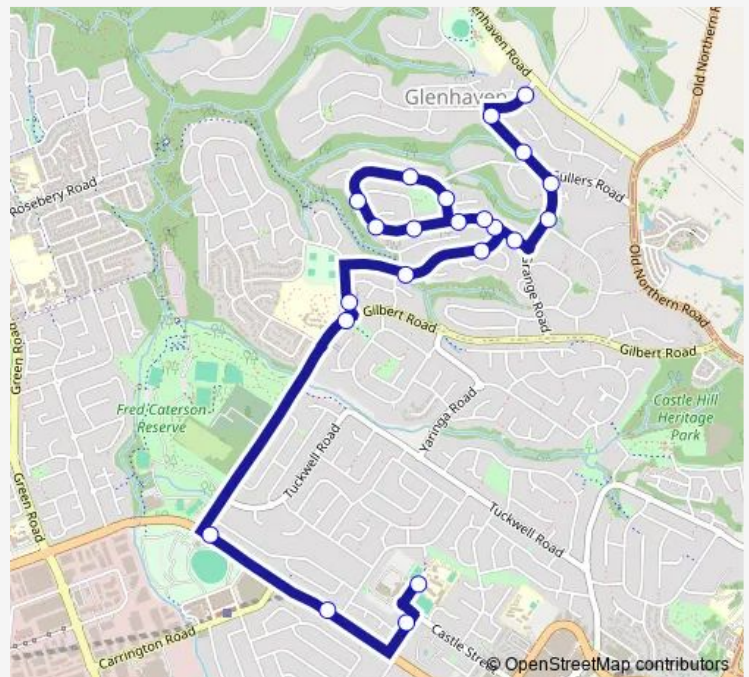

School Bus 3037 Evans Rd opp Amelia Godbee Ave to Castle Hill HS via Greenbank Dr

[Go to website](#)

Direction

Evans Rd Opp Amelia Godbee Av — Castle Hill High School, Castle St

22 stops

[Open route schedule](#)

- Evans Rd Opp Amelia Godbee Av
- Grange Rd After Evans Rd
- Grange Rd Opp Ferncliff Rd
- Grange Rd After Fullers Rd
- Grange Rd Before Sandhurst Cres
- Greenbank Dr After Grange Rd
- Greenbank Dr After Linksley Av
- 32 Greenbank Dr
- Greenbank Dr Opp Beacon Av
- Greenbank Dr After Caldly Pl
- Greenbank Dr Before Delavor Pl
- Greenbank Dr Before Fullers Rd
- Greenbank Dr At Farhall Pl
- 29 Greenbank Dr
- Linksley Av After Cobblestone Ct
- Linksley Av Before Gawain Ct
- Ridgecrop Dr Opp Knightsbridge Shopping Centre
- Gilbert Rd Opp Knightsbridge Shopping Centre
- Showground Rd At Gilbert Rd
- Showground Rd Before Britannia Rd

Route schedule

Evans Rd Opp Amelia Godbee Av — Castle Hill High School, Castle St

Monday	08:10
Tuesday	08:10
Wednesday	08:10
Thursday	08:10
Friday	08:10
Saturday	—
Sunday	—

Route info

Direction: Evans Rd Opp Amelia Godbee Av

Stops: 22

Trip Duration: 0 hour 19 min

Rowallan Av Before Castle St

Castle Hill High School, Castle St

3037 School Bus time schedules and route maps are available in an offline PDF at busmaps.com. Use the busmaps.com website to see live bus times, train schedule or subway schedule, and step-by-step directions for all public transit in Parramatta