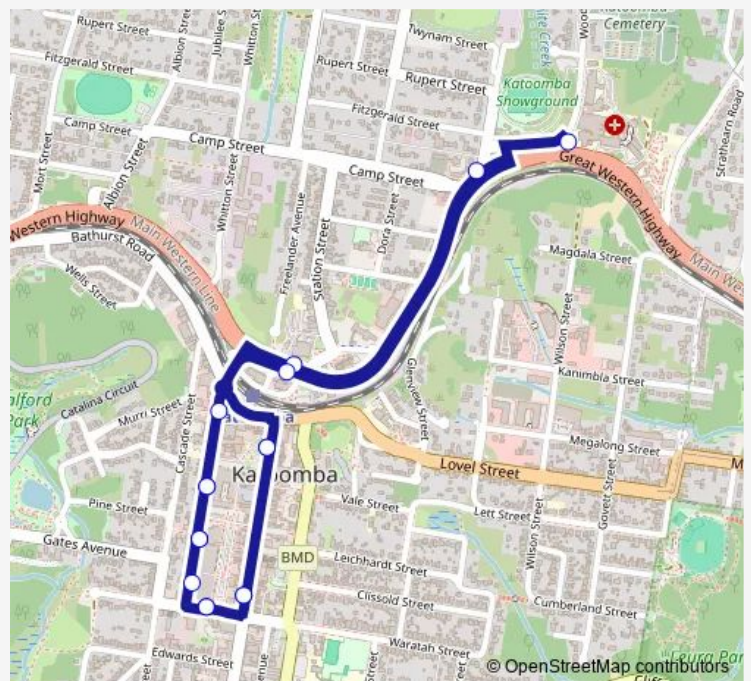

Route schedule

Parke St After College Lane — Carrington Hotel, Katoomba St

Monday 09:45-11:45

Tuesday 09:45-11:45

Wednesday 09:45-11:45

Thursday 09:45-11:45

Friday 09:45-11:45

Saturday —

Sunday —

Route info

Direction: Parke St After College Lane

Stops: 16

Trip Duration: 0 hour 18 min

690H Bus time schedules and route maps are available in an offline PDF at busmaps.com. Use the busmaps.com website to see live bus times, train schedule or subway schedule, and step-by-step directions for all public transit in Katoomba