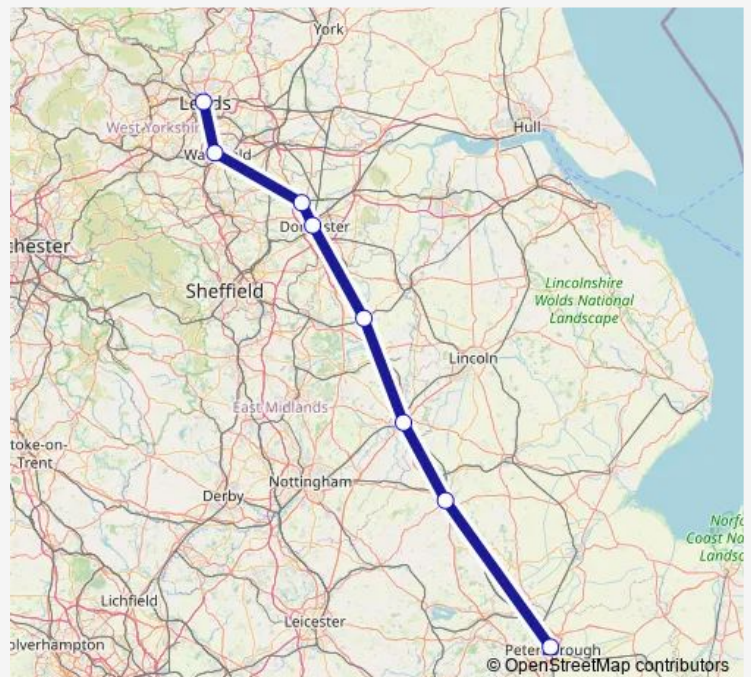

Rail Gr:Lds->Pbo GR train service from LDS to Pbo

[Go to website](#)

Direction

Leeds — Peterborough

8 stops

[Open route schedule](#)

Leeds

Wakefield Westgate

Adwick

Doncaster

Retford

Newark North Gate

Grantham

Peterborough

Route schedule

Leeds — Peterborough

Monday 06:05

Tuesday 06:05

Wednesday 06:05

Thursday 06:05

Friday 05:30-06:05

Saturday 18:45

Sunday 08:40-18:45

Route info

Direction: Leeds

Stops: 8

Trip Duration: 1 hour 29 min

■ Gr:Lds->Pbo — GR train service from LDS to Pbo

Gr:Lds->Pbo Rail time schedules and route maps are available in an offline PDF at busmaps.com. Use the busmaps.com website to see live bus times, train schedule or subway schedule, and step-by-step directions for all public transit in Leeds