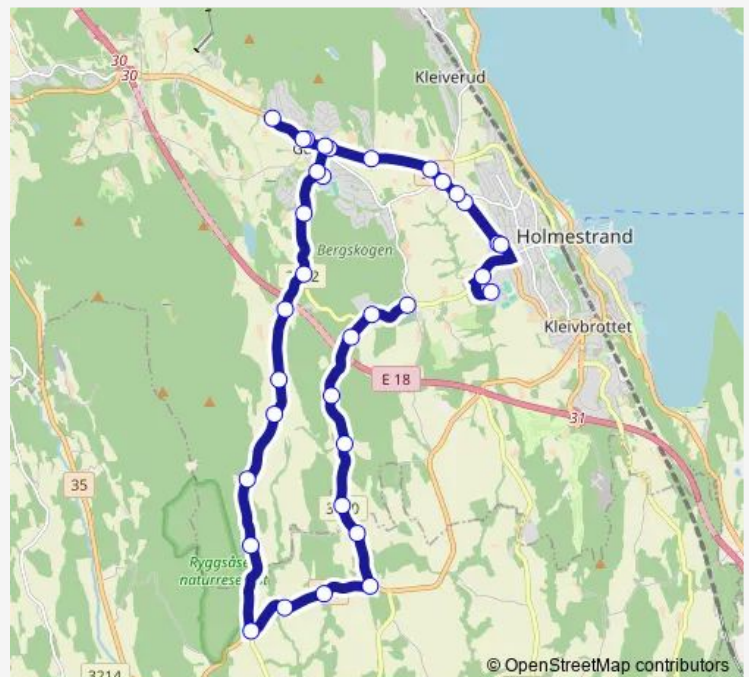

Thursday 14:25

Friday —

Saturday —

Sunday —

Route info

Direction: Botne skole

Stops: 34

Trip Duration: 0 hour 50 min

■ 1927 — Holmestrand-Ryk

BusMaps

Vidskjold

Åsen Løvalddalsveien

Ryk

Lærumdalen

Lærum Holtungveien

Kornto