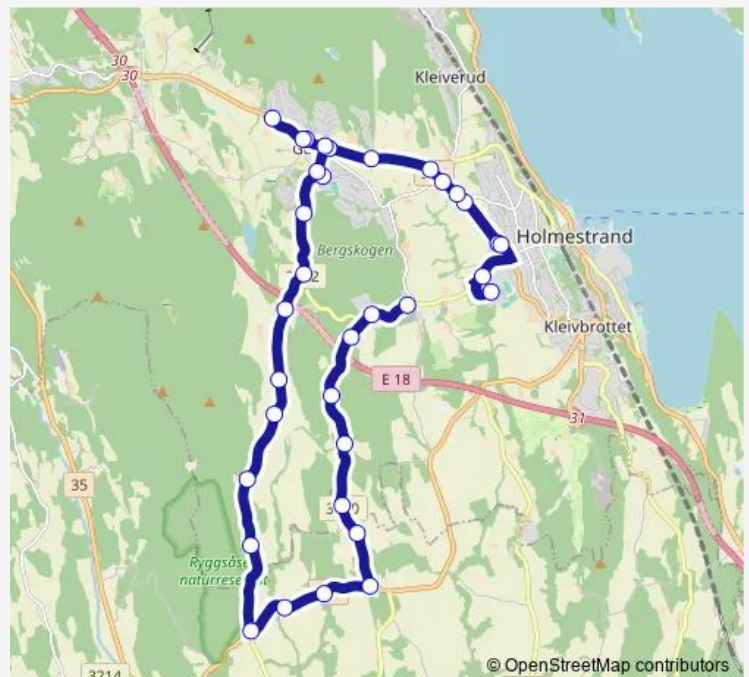

Thursday 14:25

Friday —

Saturday —

Sunday —

Route info

Direction: Botne skole

Stops: 34

Trip Duration: 0 hour 50 min

■ 1927 — Holmestrand-Ryk

BusMaps

Vidskjold

Åsen Løvalddalsveien

Ryk

Lærumdalen

Lærum Holtungveien

Kornto