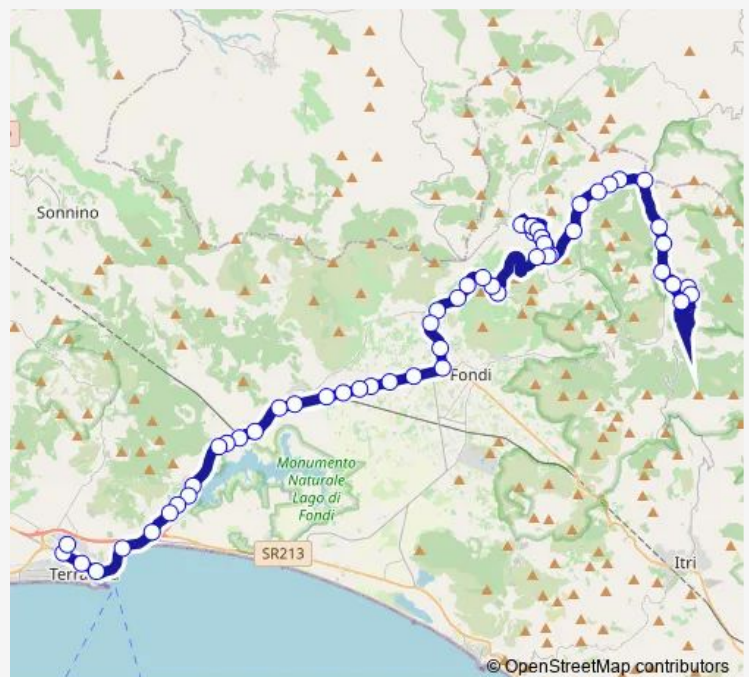

### Route schedule

Campodimele | Capolinea # f4251 — Terracina | Stazione FS # f4933

Monday 06:25

Tuesday 06:25

Wednesday 06:25

Thursday 06:25

Friday 06:25

Saturday —

### Route info

Direction: Campodimele | Capolinea # f4251

Stops: 57

Trip Duration: 1 hour 13 min

Campodimele - Terracina # Fo914a

Lenola | Viale Marconi # f4058

Lenola | Via Napoli Via Lago # f4059

Lenola | Via Napoli Via Pietra Corvi # f4060