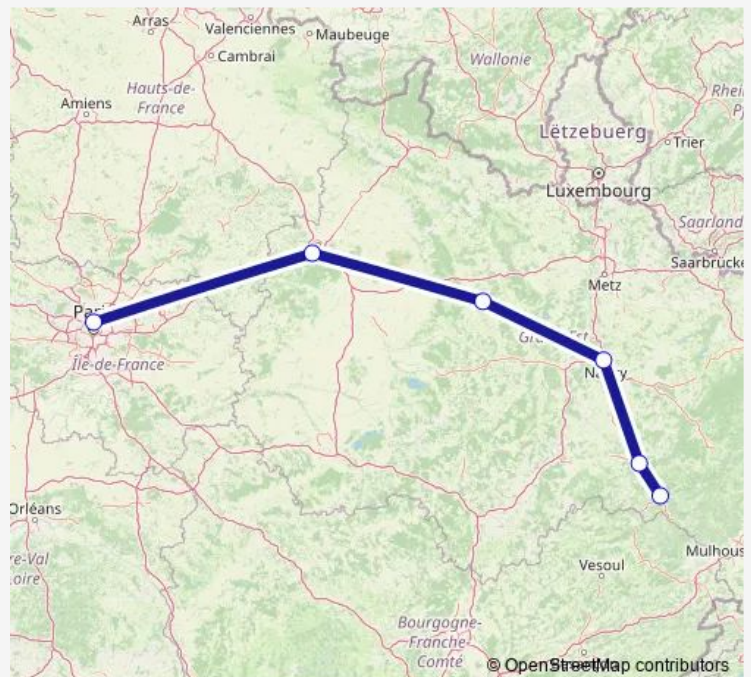

High Speed Rail Service 805B

[Go to website](#)

Direction

Paris-Est — Remiremont

5 stops

[Open route schedule](#)

Paris-Est

Meuse Tgv

Stops: 5

Trip Duration: 2 hour 57 min

■ 805B — Paris - Vosges Tgv

Direction

Strasbourg — Paris-Est

7 stops

[Open route schedule](#)

Strasbourg

Saverne

Sarrebourg

Nancy

Meuse Tgv

Champagne-Ardenne Tgv

Paris-Est

Route schedule

Strasbourg — Paris-Est

Friday

—

Saturday

—

Sunday

12:42

Route info

Direction: Strasbourg