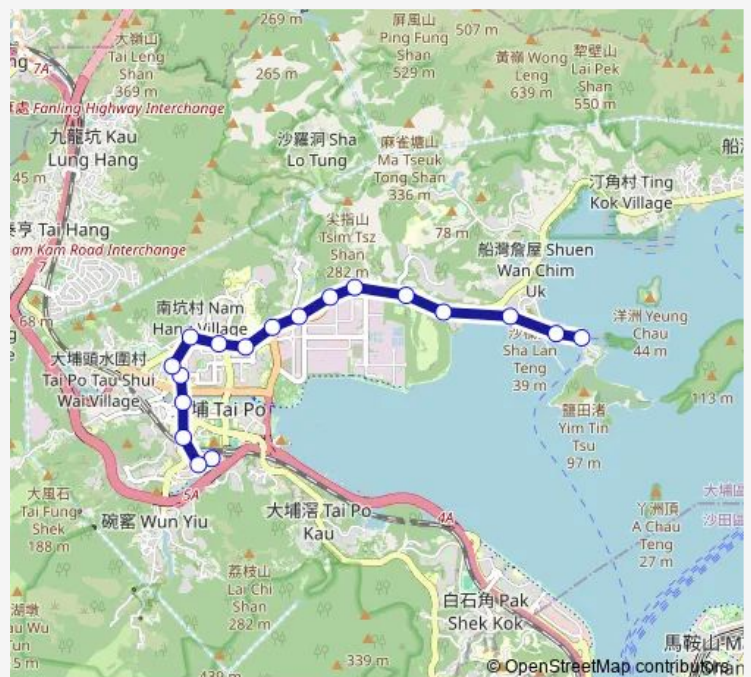

Monday	07:15-08:00
Tuesday	07:15-08:00
Wednesday	07:15-08:00
Thursday	07:15-08:00
Friday	07:15-08:00
Saturday	—
Sunday	—

Route info

Direction: SAM MUN TSAI ROAD NEAR SHA LAN ROAD

Stops: 9

Trip Duration: 0 hour 17 min

20K — TAI PO Market Station - SAM MUM Tsai

**Direction**

TAI PO Market Station Minibus Terminus — SAM MUN  
Tsai Road, Opposite Springdale Garden

10 stops

[Open route schedule](#)

TAI PO Market Station Minibus Terminus