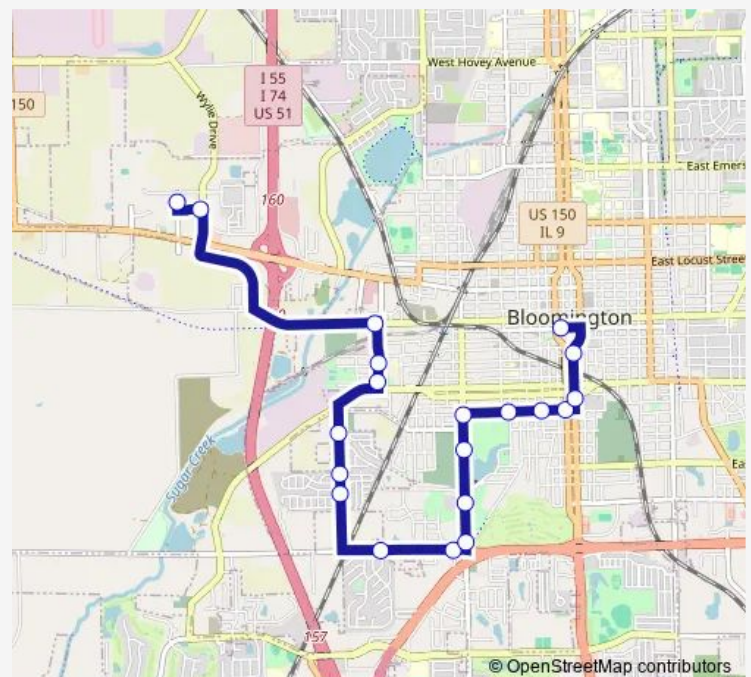

Morris Ave & Miller Park Zoo

Morris Ave & Wood St

Wood St & Summit St

Wood St & Lee St

Wood St & Center St

Main St & Woodhill Towers

Main St & Olive St

Downtown Bloomington - 200 W Front St - Southside

Route schedule

Walmart Bloomington — Downtown Bloomington - 200 W Front St - Southside

Monday	05:45-19:45
Tuesday	05:45-19:45
Wednesday	05:45-19:45
Thursday	05:45-19:45
Friday	05:45-19:45
Saturday	06:45-19:45
Sunday	06:45-17:45

Route info

Direction: Walmart Bloomington

Stops: 20

Trip Duration: 0 hour 27 min

Direction

Downtown Bloomington - 200 W Front St - Northside —
Walmart Bloomington

21 stops

[Open route schedule](#)

Euclid Ave & Washington St

Washington St & Caroline St

Wylie Dr & Aldi

Valley View Dr & Wylie Dr

Walmart Bloomington

Route schedule

Downtown Bloomington - 200 W Front St - Northside —
Walmart Bloomington

Monday 06:15-20:15