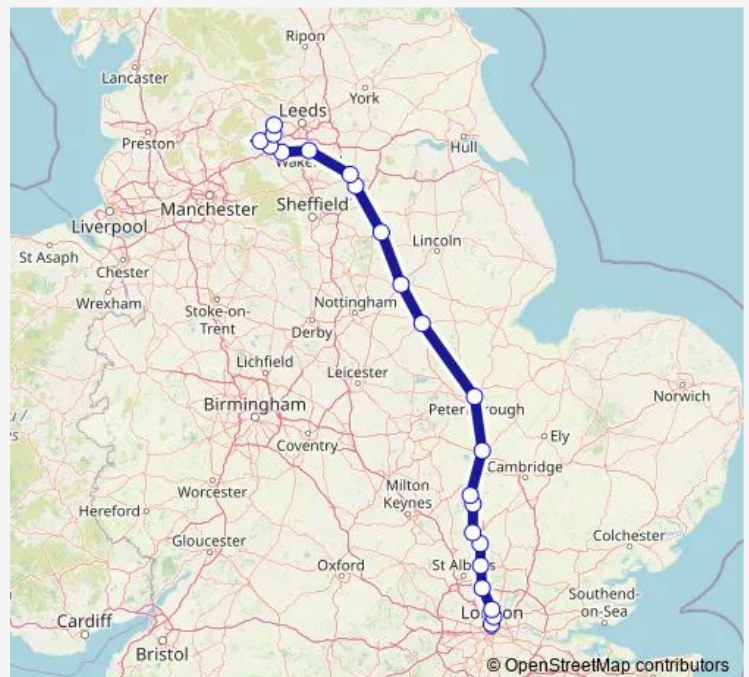

Peterborough

Grantham

Newark North Gate

Retford

Doncaster

Adwick

Wakefield Kirkgate

Mirfield

Thursday 16:27-20:25

Friday 16:27-20:25

Saturday 10:45-16:27

Sunday 11:49-20:45

Route info

Direction: London Kings Cross

Stops: 22

Trip Duration: 2 hour 46 min

Thursday 10:49-14:45

Friday 10:49-14:45

Saturday 19:45-19:57

Sunday —

Route info

Direction: London Kings Cross

Stops: 22

Trip Duration: 3 hour 5 min