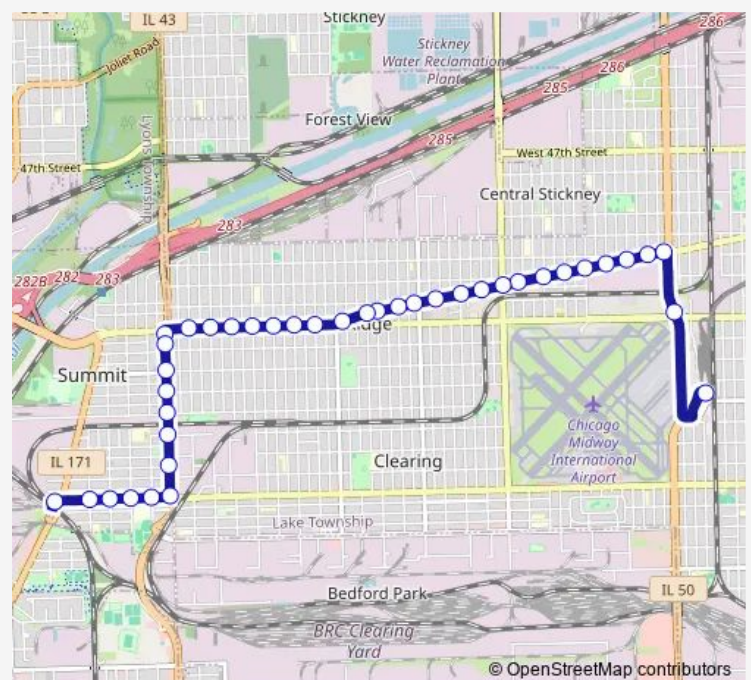

Archer & Mulligan

Archer & Natchez

Archer & Nashville

Route schedule

Midway Orange Line Station — 63rd Street & Archer Terminal

Monday 04:50-20:00

Tuesday 04:50-20:00

Wednesday 04:50-20:00

Thursday 04:50-20:00

Friday 04:50-20:00

Saturday 05:29-18:52

Sunday —

Route info

Direction: Midway Orange Line Station

Stops: 39

Trip Duration: 0 hour 25 min

62h — Archer/Harlem

Archer & Normandy

Archer & Oak Park

Archer & New England

Archer & Sayre

Archer & Nottingham

Harlem & Archer

Harlem & 56th Street

Route info

Direction: 63rd Street & Archer Terminal

Stops: 42

Trip Duration: 0 hour 26 min

Archer & Melvina

Archer & Meade

Archer & Austin

Archer & Mayfield