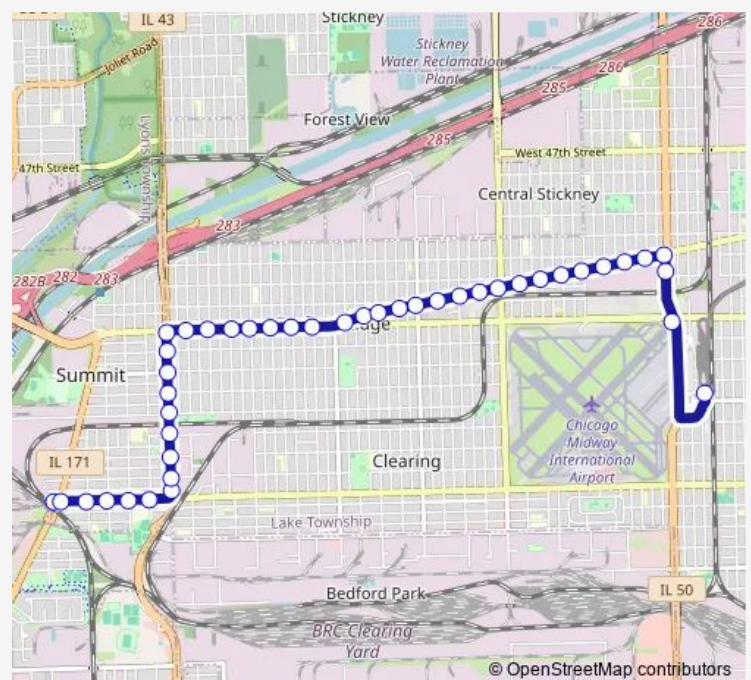

Archer & Mulligan

Archer & Natchez

Archer & Nashville

Route schedule

Midway Orange Line Station — 63rd Street & Archer Terminal

Monday 04:50-20:00

Tuesday 04:50-20:00

Wednesday 04:50-20:00

Thursday 04:50-20:00

Friday 04:50-20:00

Saturday 05:29-18:52

Sunday —

Route info

Direction: Midway Orange Line Station

Stops: 39

Trip Duration: 0 hour 25 min

62H — Archer/Harlem

Archer & Normandy

Archer & Oak Park

Archer & New England

Archer & Sayre

Archer & Nottingham

Harlem & Archer

Harlem & 56th Street

Route info

Direction: 63rd Street & Archer Terminal

Stops: 42

Trip Duration: 0 hour 28 min

Archer & Melvina

Archer & Meade

Archer & Austin

Archer & Mayfield