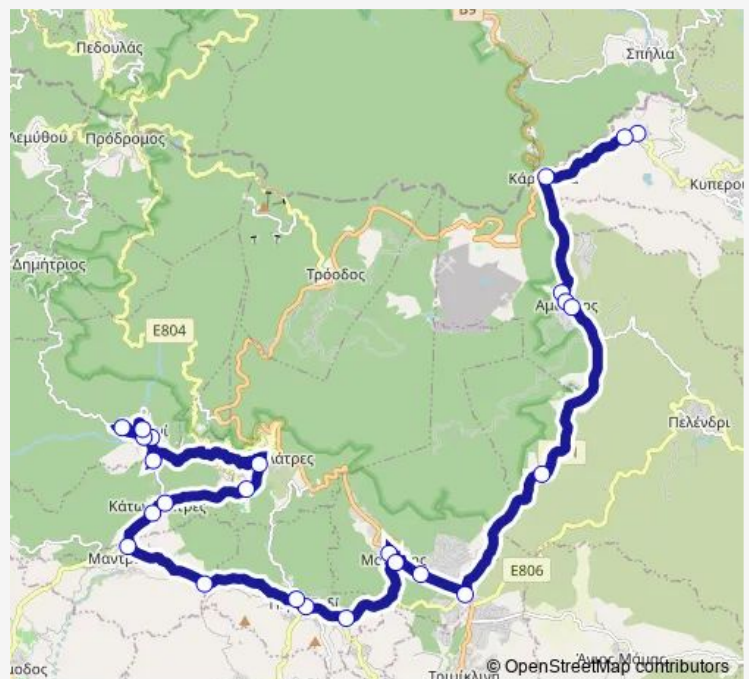

Millomeris Waterfall

Distrato Foini 1

### Route schedule

Kyperounta Hospital — Dimou Irodotou - 2nd Foini 1

Monday 11:00

Tuesday —

Wednesday —

Thursday 11:00

Friday —

Saturday —

### Route info

Direction: Kyperounta Hospital

Stops: 25

Trip Duration: 0 hour 40 min

Steliou Perikleous Ave. - 5th Foini 1

Foini Village Center 1

Foini Youth Center 1

Dimou Irodotou - 2nd Foini 1