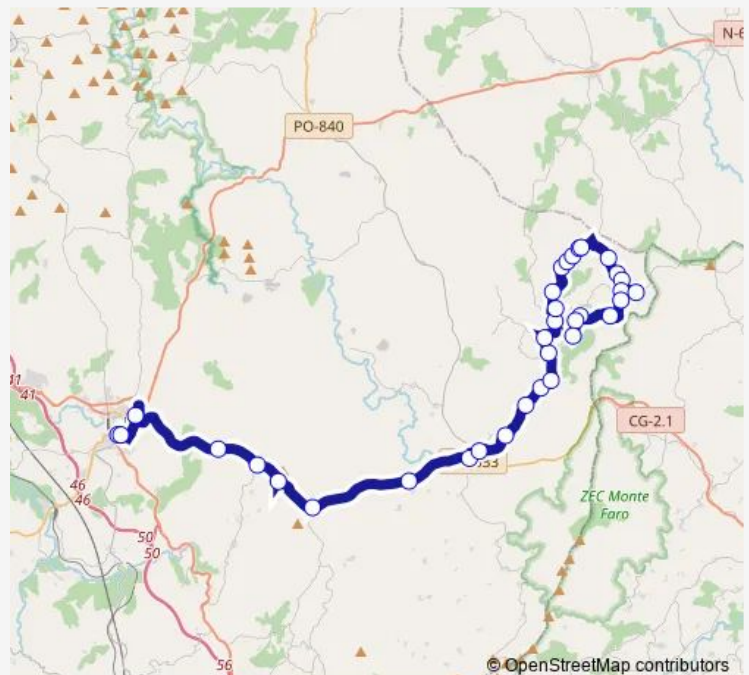

Río

A Ermida

Fervenza

Lamas

A Portela

Cruce de Perros

Toiriz

Ponte (A)

Thursday 14:35

Friday 14:35

Saturday —

Sunday —

Route info

Direction: Lalín E.A.

Stops: 34

Trip Duration: 0 hour 50 min

■ Xg643011 — Vilafrío - Lalín E.A.

BusMaps

Couto

Meson do Toxo

Cruce Calque

Espasante

Santas

Cantelle

Wednesday 07:35

Thursday 07:35

Friday 07:35

Saturday —

Sunday —

Route info

Direction: Vilafrío

Stops: 34