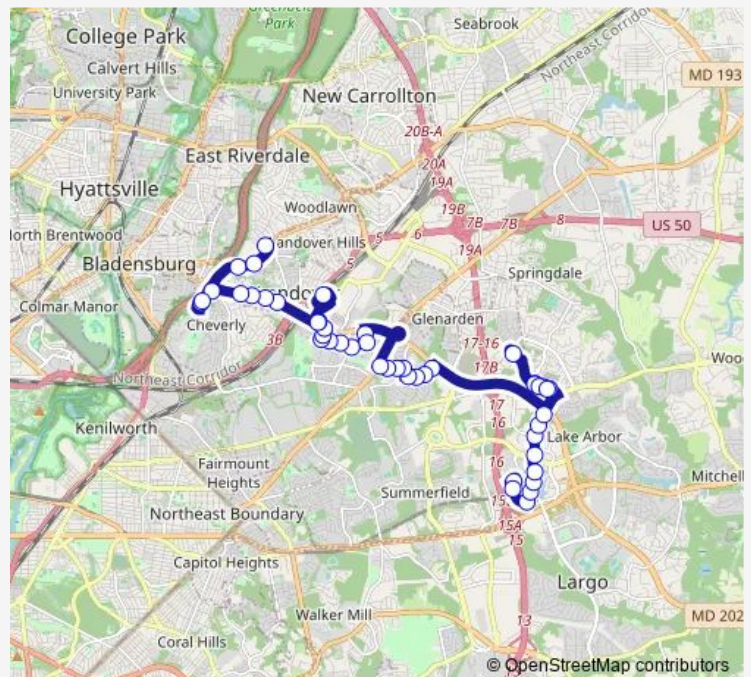

**Bus L12 Landover Rd**

[Go to website](#)

**Direction**  
 Cooper Ln+Annapolis Rd — Downtown Largo+Bay A  
 40 stops  
[Open route schedule](#)

- Cooper Ln+Annapolis Rd
- Annapolis Rd+65 Av
- Annapolis Rd+62 Av
- Hospital Dr+Landover Rd
- Hospital Dr+County Health Ctr
- Hospital Dr+County Health Ctr
- Hospital Dr+Landover Rd
- Landover Rd+62 PI
- Landover Rd+63 PI
- Landover Rd+Cheverly Terrace Apt
- Landover Rd+Kilmer St
- Old Landover Rd+Landover Rd
- Landover+Bay C
- Old Landover Rd+Landover Rd
- Landover Rd+Pinebrook Av
- Pinebrook Av+Landover Rd
- Hawthorne St+Pinebrook Av
- Hawthorne St+#6819
- Hawthorne St+Kent Town Dr
- Hawthorne St+Kent Village Dr
- Hawthorne St+Fire House Rd

**Route schedule**

Cooper Ln+Annapolis Rd — Downtown Largo+Bay A

Monday	05:10-01:40 <sup>+1</sup>
Tuesday	05:10-01:40 <sup>+1</sup>
Wednesday	05:10-01:40 <sup>+1</sup>
Thursday	05:10-01:40 <sup>+1</sup>
Friday	05:10-01:40 <sup>+1</sup>
Saturday	05:30-01:40 <sup>+1</sup>
Sunday	06:00-01:40 <sup>+1</sup>

**Route info**

Direction: Cooper Ln+Annapolis Rd

Stops: 40

Trip Duration: 0 hour 54 min

■ L12 — Landover Rd

Firehouse Rd+E Lombard St

Landover Rd+#7781

Greenleaf Rd+Normandy Rd

## Route info

Direction: Downtown Largo+Bay A

Stops: 46

Trip Duration: 0 hour 44 min

Fire House Rd+E Lombard St

Fire House Rd+Hawthorne St

Hawthorne St+Kent Village Dr

Hawthorne St+Kent Town Dr