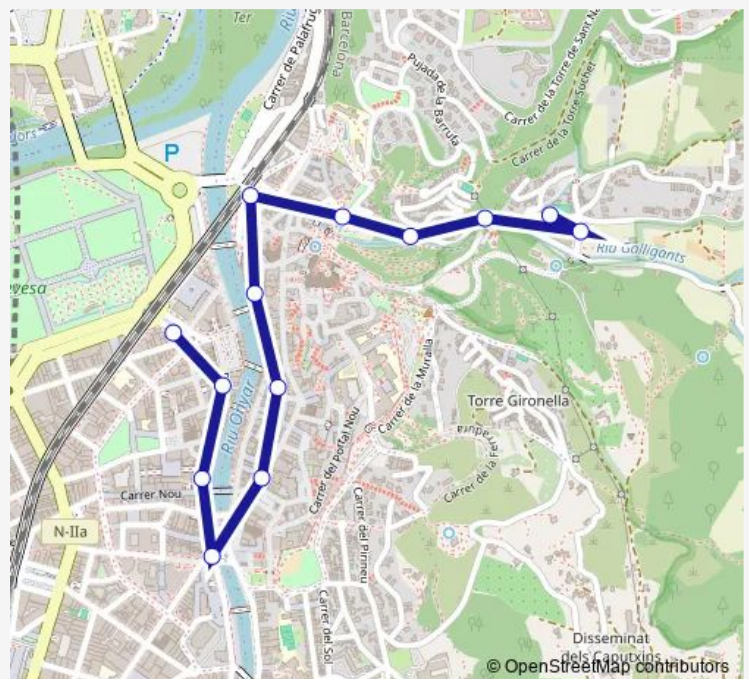

Route info

Direction: av. Ramon Folch 9 (Tmg)

Stops: 13

Trip Duration: 0 hour 20 min

Direction

Sant Daniel Monestir — av. Ramon Folch 9 (Tmg)

19 stops

[Open route schedule](#)

Thursday 08:20-21:20

Friday 08:20-21:20

Saturday —

Sunday —

Route info

Direction: Sant Daniel Monestir

Stops: 19

Trip Duration: 0 hour 24 min

Wednesday 07:20

Thursday 07:20

Friday 07:20

Saturday —

Sunday —

Route info

Direction: Sant Daniel Monestir

Stops: 30

Trip Duration: 0 hour 40 min

Sant Daniel 41

Sant Daniel 19

Sant Daniel 1

Bellaire 2

Rotonda Pont de Pedret

av. Ramon Folch 4 (Jutjats - Correus) (Tmg)

L12 Bus time schedules and route maps are available in an offline PDF at busmaps.com. Use the busmaps.com website to see live bus times, train schedule or subway schedule, and step-by-step directions for all public transit in Girona