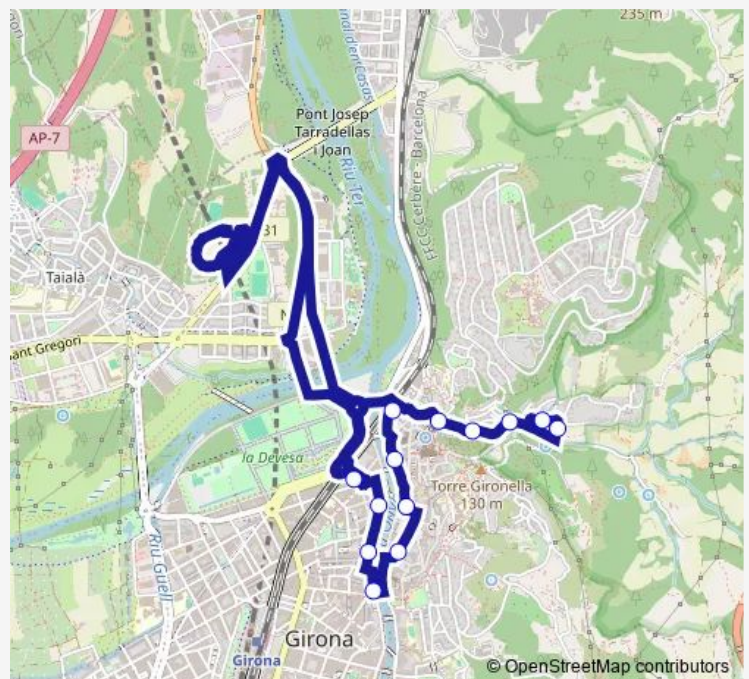

### Route schedule

av. Ramon Folch 9 (Tmg) — Sant Daniel Monestir

Monday 07:00-21:00

Tuesday 07:00-21:00

Wednesday 07:00-21:00

Thursday 07:00-21:00

Friday 07:00-21:00

Saturday —

### Route info

Direction: av. Ramon Folch 9 (Tmg)

Stops: 13

Trip Duration: 0 hour 20 min

## Route info

Direction: Sant Daniel Monestir

Stops: 19

Trip Duration: 0 hour 24 min

## Route info

Direction: Sant Daniel Monestir

Stops: 30

Trip Duration: 0 hour 40 min

Sant Daniel 41

Sant Daniel 19

Sant Daniel 1

Bellaire 2