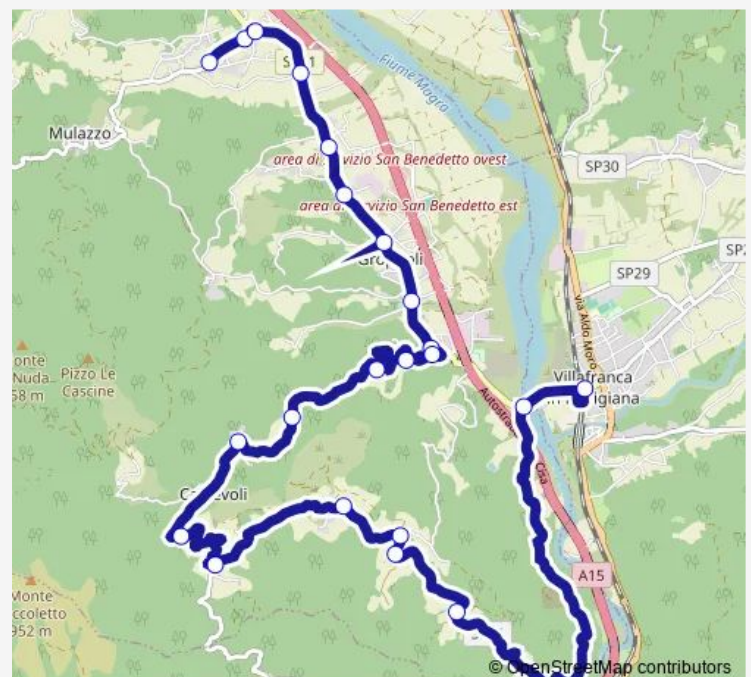

### Route schedule

Villafranca Fs — Borgo Castevoli

Monday	—
Tuesday	—
Wednesday	—
Thursday	—
Friday	11:15
Saturday	—
Sunday	—

### Route info

Direction: Villafranca Fs

Stops: 8

Trip Duration: 0 hour 10 min