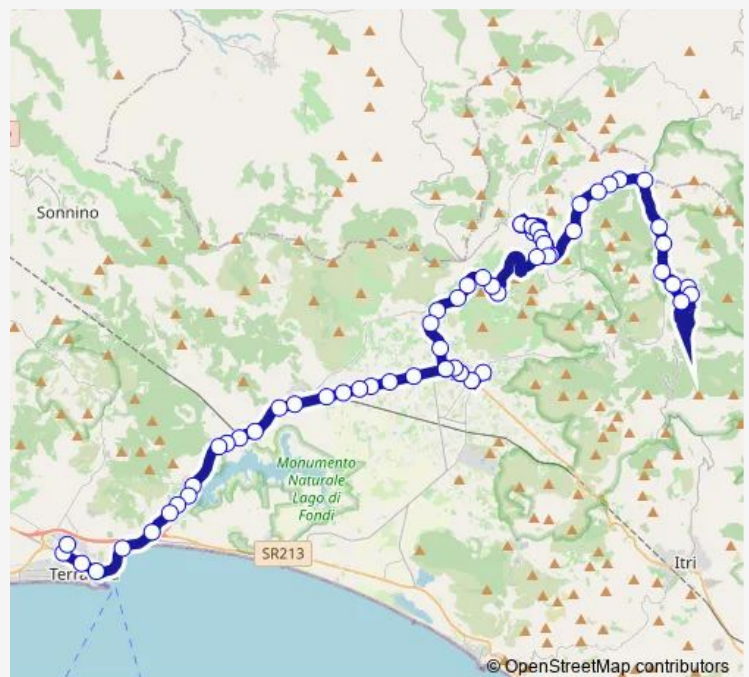

### Route schedule

Campodimele | Capolinea # f4251 — Terracina | Stazione FS # f4933

Monday 15:15

Tuesday 15:15

Wednesday 15:15

Thursday 15:15

Friday 15:15

Saturday 06:55-15:15

### Route info

Direction: Campodimele | Capolinea # f4251

Stops: 64

Trip Duration: 1 hour 28 min

Campodimele - Terracina # Fo214a

Lenola | Via Roma Via Forcella # f4057

Lenola | Viale Marconi # f4058

Lenola | Via Napoli Via Lago # f4059