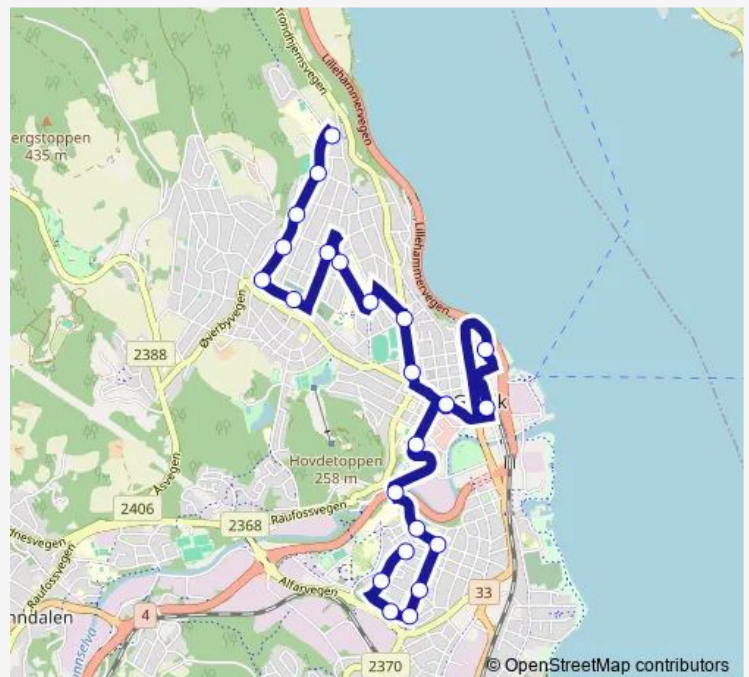

## Route schedule

Tranberghallen — Nedre Gjøviks veg

Monday 10:11-13:11

Tuesday 10:11-13:11

Wednesday 10:11-13:11

Thursday 10:11-13:11

Friday 10:11-13:11

Saturday 10:11-13:11

## Route info

Direction: Tranberghallen

Stops: 18

Trip Duration: 0 hour 26 min

■ B45 — Tongjordet - Tranberghallen