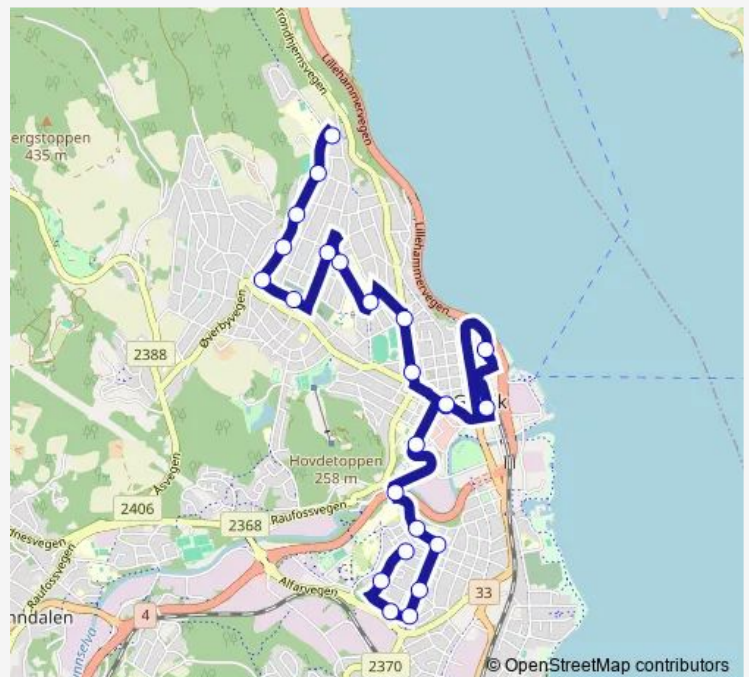

Route schedule

Tranberghallen — Nedre Gjøviks veg

Monday 10:11-13:11

Tuesday 10:11-13:11

Wednesday 10:11-13:11

Thursday 10:11-13:11

Friday 10:11-13:11

Saturday 10:11-13:11

Sunday —

Route info

Direction: Tranberghallen

Stops: 18

Trip Duration: 0 hour 26 min

■ B45 — Tongjordet - Tranberghallen

Direction

Nedre Gjøviks veg — Tranberghallen

24 stops

[Open route schedule](#)

Nedre Gjøviks veg

Alf Mjøens veg

Eventyrvegen

F. Hennigs gate/Tårnvegen

F. Hennigs gate/Kallerudvegen

F. Hennigs gate/Lundsgate