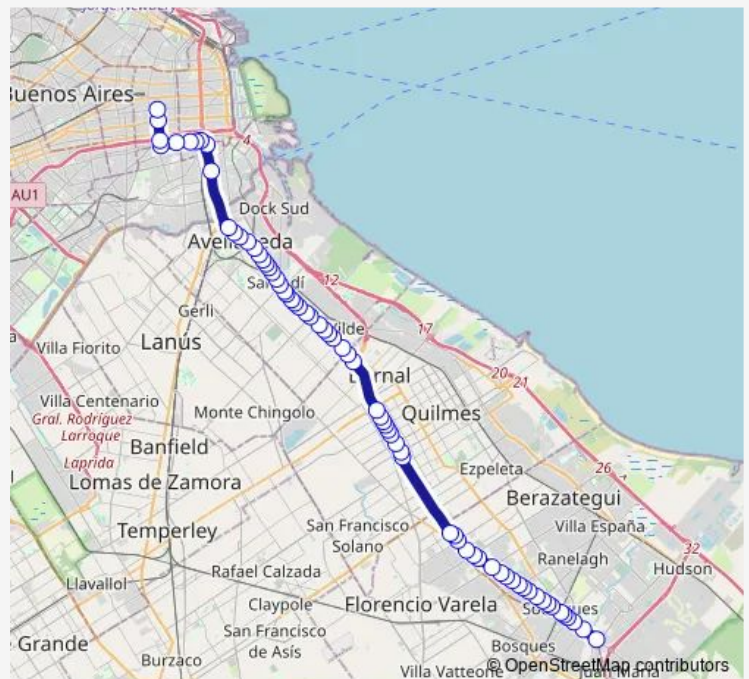

### Direction

undefined — undefined

0 stops

[Open route schedule](#)

### Route schedule

undefined — undefined

Monday	00:24-02:30 <sup>+1</sup>
Tuesday	00:24-02:30 <sup>+1</sup>
Wednesday	00:24-02:30 <sup>+1</sup>
Thursday	00:24-02:30 <sup>+1</sup>
Friday	00:24-02:30 <sup>+1</sup>
Saturday	00:24-02:30 <sup>+1</sup>
Sunday	00:24-02:30 <sup>+1</sup>

### Route info

Direction:

Stops: 0

Trip Duration: – min

129a — Jnamba129

## Route info

Direction: 2900 Mitre Bartolome

Stops: 75

Trip Duration: 2 hour 49 min

AV. Bartolomé Mitre 1745

Avenida Bartolomé Mitre 2456

Avenida Bartolomé Mitre 2885

Avenida Bartolomé Mitre 3027-3043