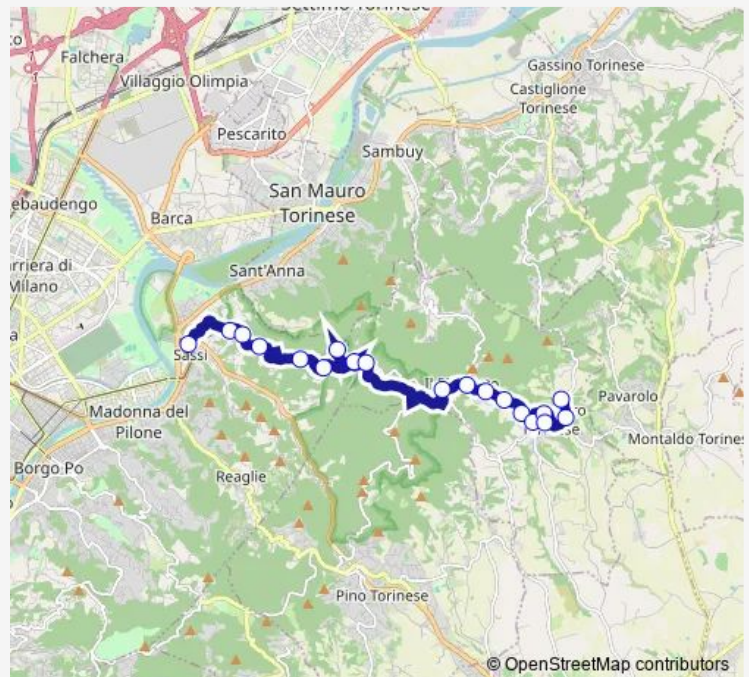

Fermata 3531 - Campo Sportivo Cap.

### Route schedule

Fermata 2685 - Sassi Capolinea — Fermata 3531 - Campo Sportivo Cap.

Monday 06:20-20:00

Tuesday 06:20-20:00

Wednesday 06:20-20:00

Thursday 06:20-20:00

Friday 06:20-20:00

Saturday 06:20-14:00

### Route info

Direction: Fermata 2685 - Sassi Capolinea

Stops: 20

Trip Duration: 0 hour 25 min

79B — Servizio Bus Sostitutivo Cremagliera Sassi - Superga - Baldissero