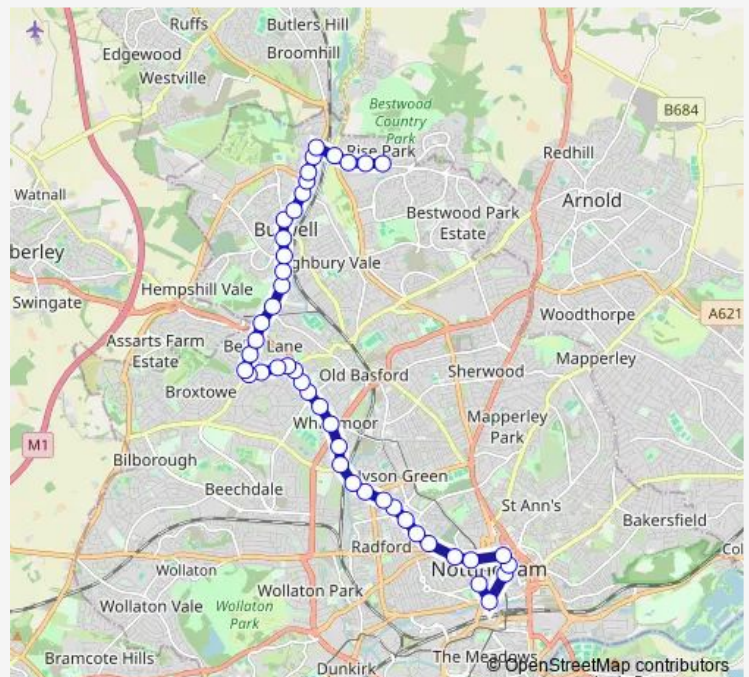

### Route info

Direction: Front Street

Stops: 36

Trip Duration: 0 hour 40 min

79B — City-Arnold

Ruthwell Gardens

Tithe Gardens

Iona Gardens

Squires Avenue

Merchant Street

Duke Street

Bulwell Bus Station

**Direction**

Maid Marian Way — Charles II

45 stops

[Open route schedule](#)

## Route schedule

Maid Marian Way — Charles II

Monday 05:25-23:09

Tuesday 05:25-23:09

Wednesday 05:25-23:09

Thursday 05:25-23:09

Friday 05:25-23:09

Saturday 05:25-23:09

## Route info

Direction: Maid Marian Way

Stops: 45

Trip Duration: 0 hour 53 min

Eltham Drive

Dulverton Vale

Walbrook Close

Phoenix Park Interchange