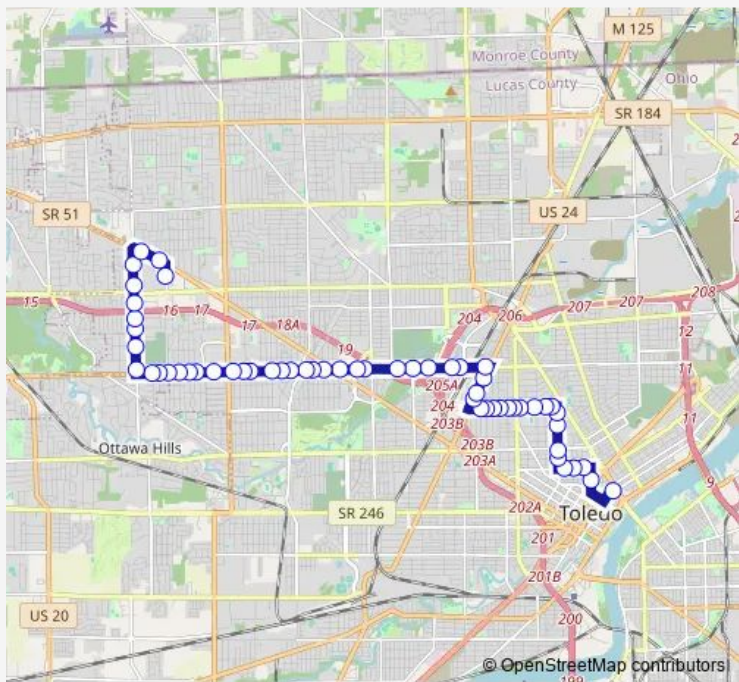

Bus 20f Franklin Park via Central/Franklin

[Go to website](#)

Direction
 Huron & Orange NE (APT Side) — Franklin Park
 57 stops
[Open route schedule](#)

- Huron & Orange NE (APT Side)
- Canton & Southard Se
- Woodruff & 12th Ne
- Woodruff & 14th Ne
- Woodruff & Franklin Ne
- Franklin & Wayman Se
- Franklin & Bancroft Se
- Franklin & Winthrop Ne
- Franklin & Delaware Se
- Delaware & Warren Ne
- Delaware & Putnam Ne
- Delaware & Fulton Nw
- Delaware & Collingwood Ne
- Delaware & Collingwood Nw
- Delaware & Parkwood Ne
- Delaware & Scottwood Ne
- Delaware & Robinwood Ne
- Delaware & Glenwood Ne
- Delaware & Maplewood Ne
- Detroit & Islington Se
- Detroit & Wall Se

Route schedule
 Huron & Orange NE (APT Side) — Franklin Park

Monday	06:00-21:30
Tuesday	06:00-21:30
Wednesday	06:00-21:30
Thursday	06:00-21:30
Friday	06:00-21:30
Saturday	09:00-21:00
Sunday	09:00-18:00

Route info
 Direction: Huron & Orange NE (APT Side)
 Stops: 57
 Trip Duration: 0 hour 36 min

20f — Franklin Park via Central/Franklin **BusMaps**

Detroit & Glenwood Sw

Central & Glenwood Ne

Central & Albion Nw

Woodruff & Canton Sw

Cherry & Michigan Nw

Huron & Orange NE (APT Side)

20f Bus time schedules and route maps are available in an offline PDF at busmaps.com. Use the busmaps.com website to see live bus times, train schedule or subway schedule, and step-by-step directions for all public transit in Toledo