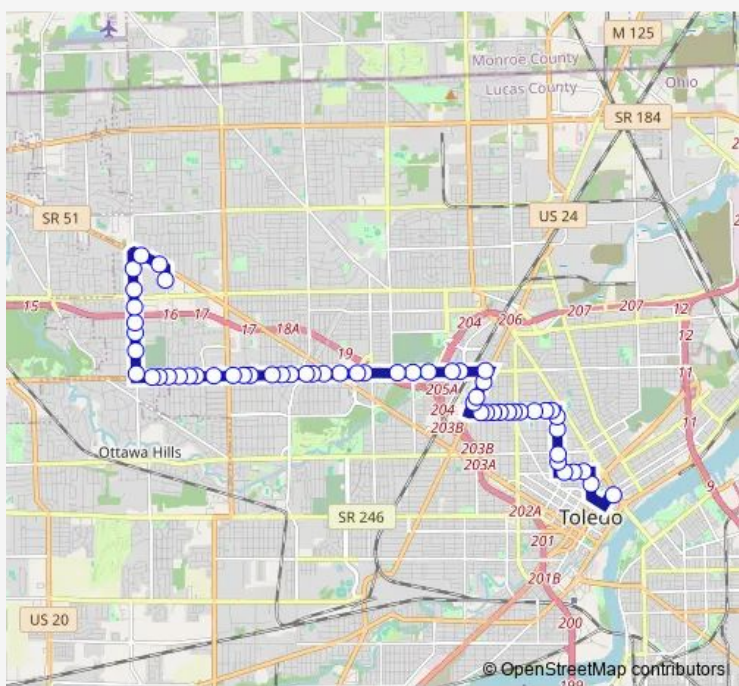

Bus 20F Franklin Park via Central/Franklin

[Go to website](#)

Direction
 Huron & Orange NE (APT Side) — Franklin Park
 57 stops
[Open route schedule](#)

- Huron & Orange NE (APT Side)
- Canton & Southard Se
- Woodruff & 12th Ne
- Woodruff & 14th Ne
- Woodruff & Franklin Ne
- Franklin & Wayman Se
- Franklin & Bancroft Se
- Franklin & Winthrop Ne
- Franklin & Delaware Se
- Delaware & Warren Ne
- Delaware & Putnam Ne
- Delaware & Fulton Nw
- Delaware & Collingwood Ne
- Delaware & Collingwood Nw
- Delaware & Parkwood Ne
- Delaware & Scottwood Ne
- Delaware & Robinwood Ne
- Delaware & Glenwood Ne
- Delaware & Maplewood Ne
- Detroit & Islington Se
- Detroit & Wall Se

Route schedule
 Huron & Orange NE (APT Side) — Franklin Park

Monday	06:00-21:30
Tuesday	06:00-21:30
Wednesday	06:00-21:30
Thursday	06:00-21:30
Friday	06:00-21:30
Saturday	09:00-21:00
Sunday	09:00-18:00

Route info
 Direction: Huron & Orange NE (APT Side)
 Stops: 57
 Trip Duration: 0 hour 36 min

20F — Franklin Park via Central/Franklin **BusMaps**

Detroit & Glenwood Sw

Central & Glenwood Ne

Central & Albion Nw

Woodruff & Canton Sw

Cherry & Michigan Nw

Huron & Orange NE (APT Side)

20F Bus time schedules and route maps are available in an offline PDF at busmaps.com. Use the busmaps.com website to see live bus times, train schedule or subway schedule, and step-by-step directions for all public transit in Toledo