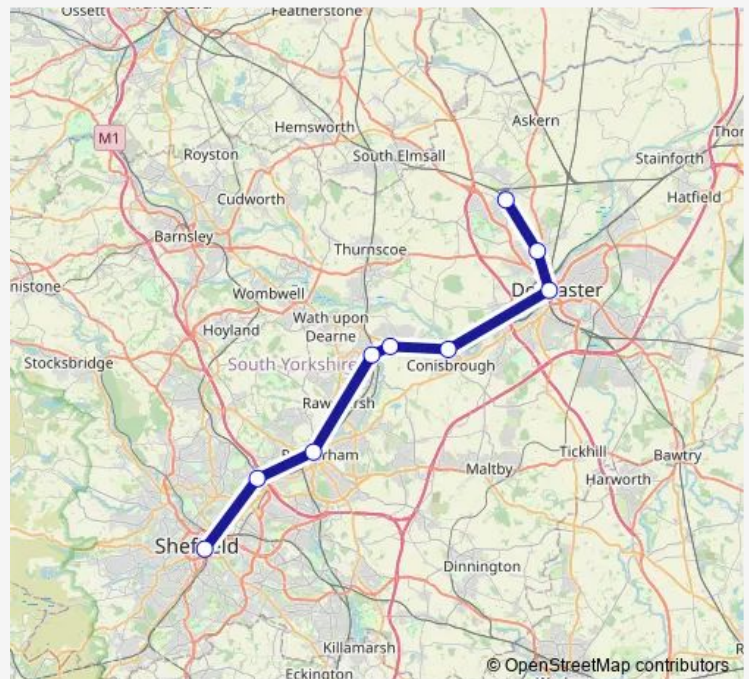

Rail Nt:Awk->Shf NT train service from AWK to Shf

[Go to website](#)

Direction

Adwick — Sheffield

9 stops

[Open route schedule](#)

- Adwick
- Bentley (S Yorks)
- Doncaster
- Conisbrough
- Mexborough
- Swinton (South Yorks)
- Rotherham Central
- Meadowhall
- Sheffield

Route schedule

Adwick — Sheffield

Monday	07:16-22:23
Tuesday	07:16-22:23
Wednesday	07:16-22:23
Thursday	07:16-22:23
Friday	07:16-22:23
Saturday	07:16-22:23
Sunday	—

Route info

Direction: Adwick

Stops: 9

Trip Duration: 0 hour 53 min

■ Nt:Awk->Shf — NT train service from AWK to Shf

Nt:Awk->Shf Rail time schedules and route maps are available in an offline PDF at busmaps.com. Use the busmaps.com website to see live bus times, train schedule or subway schedule, and step-by-step directions for all public transit in Doncaster