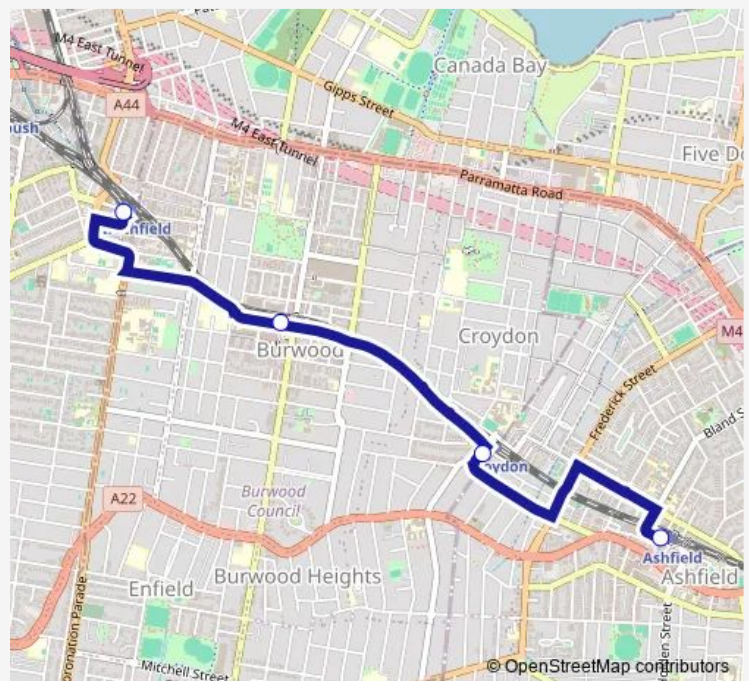

### Route schedule

Strathfield Station, Albert Rd, Stand E — Ashfield Station, Brown St, Stand C

Monday	—
Tuesday	—
Wednesday	22:45-00:30 <sup>+1</sup>
Thursday	—
Friday	—
Saturday	—
Sunday	—

### Route info

Direction: Strathfield Station, Albert Rd, Stand E

Stops: 4

Trip Duration: 0 hour 16 min

### Route schedule

Ashfield Station, Brown St, Stand A — Strathfield Station, Everton Rd, Stand D

Monday	—
Tuesday	—
Wednesday	23:07-00:52 <sup>+1</sup>
Thursday	—
Friday	—
Saturday	—
Sunday	—

### Route info

Direction: Ashfield Station, Brown St, Stand A

Stops: 4

Trip Duration: 0 hour 18 min

43T2 Rail Replacement Bus Service time schedules and route maps are available in an offline PDF at [busmaps.com](https://busmaps.com). Use the [busmaps.com](https://busmaps.com) website to see live bus times, train schedule or subway schedule, and step-by-step directions for all public transit in Sydney