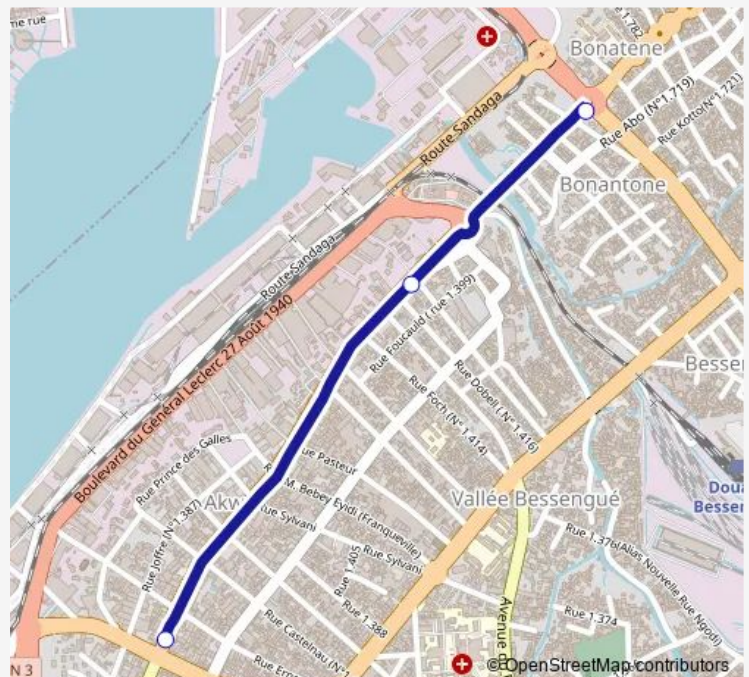

Direction

Soudanaise Akwa — Total, Rond Point Deido

3 stops

[Open route schedule](#)

Soudanaise Akwa

Universite de Doula Ecoles Doctorales

Total, Rond Point Deido

Route schedule

Soudanaise Akwa — Total, Rond Point Deido

| | |
|-----------|-------|
| Monday | 13:30 |
| Tuesday | 13:30 |
| Wednesday | 13:30 |
| Thursday | 13:30 |
| Friday | 13:30 |
| Saturday | 13:30 |
| Sunday | 13:30 |

Route info

Direction: Soudanaise Akwa

Stops: 3

Trip Duration: 0 hour 8 min

Communal Taxi Service time schedules and route maps are available in an offline PDF at busmaps.com. Use the busmaps.com website to see live bus times, train schedule or subway schedule, and step-by-step directions for all public transit in Douala