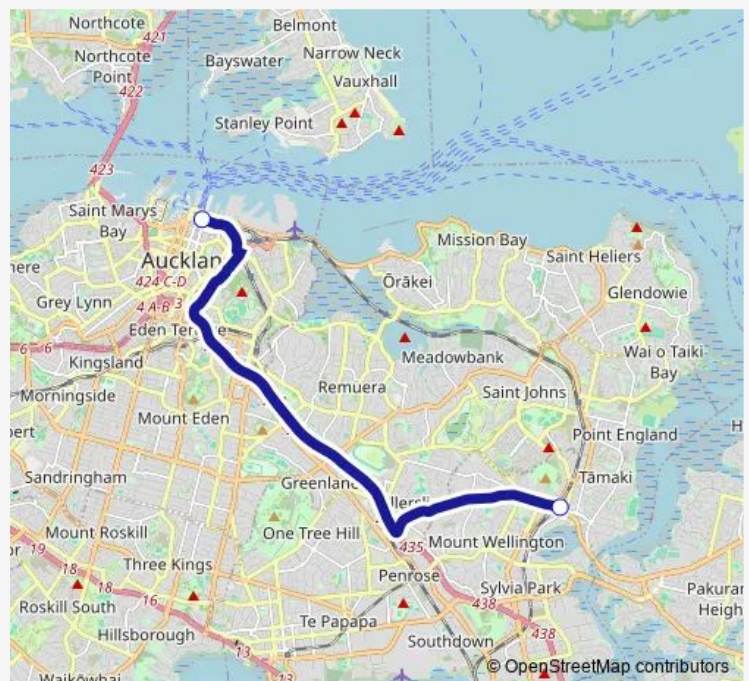

Direction

Stop A Panmure Station — Customs Street West/Te Komititanga

2 stops

[Open route schedule](#)

Stop A Panmure Station

Customs Street West/Te Komititanga

Route schedule

Stop A Panmure Station — Customs Street West/Te Komititanga

Monday 05:30-23:00

Tuesday 05:30-23:00

Wednesday 05:30-23:00

Thursday 05:30-23:00

Friday 05:30-23:00

Saturday 06:30-22:48

Sunday 06:30-22:48

Route info

Direction: Stop A Panmure Station

Stops: 2

Trip Duration: 0 hour 38 min

Direction

Customs Street West/Te Komititanga — Stop B Panmure Station

2 stops

[Open route schedule](#)

Customs Street West/Te Komititanga

Route info

Direction: Customs Street West/Te Komititanga

Stops: 2

Trip Duration: 0 hour 35 min

RBPX Bus time schedules and route maps are available in an offline PDF at busmaps.com. Use the busmaps.com website to see live bus times, train schedule or subway schedule, and step-by-step directions for all public transit in Auckland