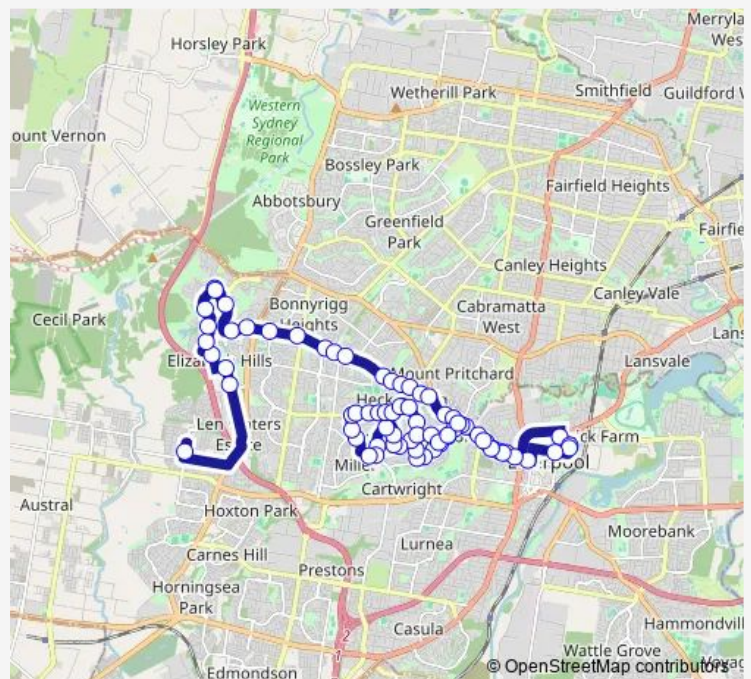

Lancaster Av Opp Cecil Hills Shopping Village

Cecil Hills Shopping Village, Lancaster Av

Spencer Rd At Marion St

Frederick Rd After Spencer Rd

Frederick Rd Before Gabriella Av

North Liverpool Rd At Purley Cl

North Liverpool Rd At Belvedere St

Route schedule

Thomas Hassall Anglican College, Kingsford Smith Av — Maxwells Av At Elizabeth Dr

Monday	14:50
Tuesday	14:50
Wednesday	14:50
Thursday	14:50
Friday	14:50
Saturday	—
Sunday	—

Route info

Direction: Thomas Hassall Anglican College, Kingsford Smith Av

Stops: 72

Trip Duration: 1 hour 15 min

North Liverpool Rd Before Meadows Rd

33 Liverpool Rd

North Liverpool Rd Before Elizabeth Dr

Elizabeth Dr Opp Marum St

Elizabeth Dr Opp Maxwells Av

Elizabeth Dr At Reservoir Rd

Elizabeth Dr Before Anastasio Rd

Elizabeth Dr Opp Roslyn St

Elizabeth Dr Opp Mclean St

Elizabeth Dr Before Marsden Rd

Elizabeth Dr At Park Rd

Bigge St Before Lachlan St