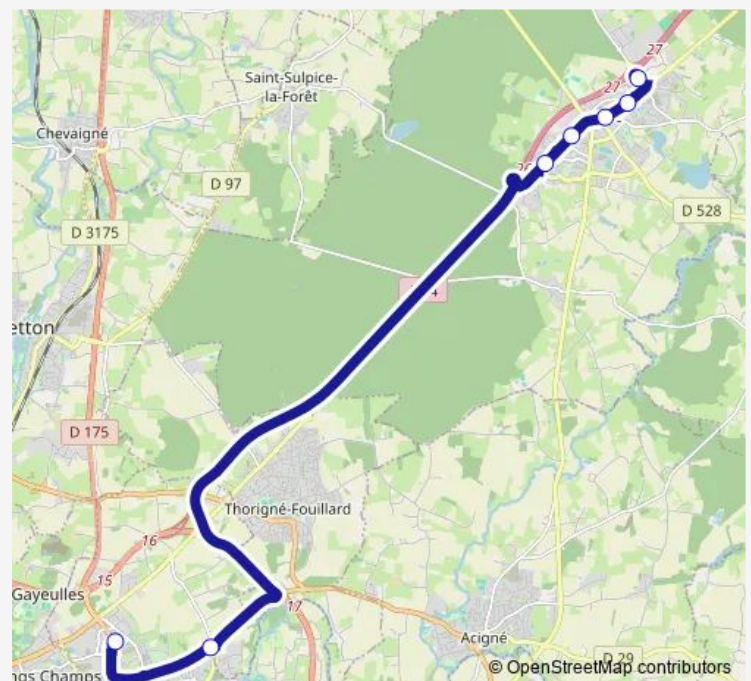

L'Ariançon

Village Collectivités

Rennes/Cesson Viasilva

Route schedule

Le Drugeon — Rennes/Cesson Viasilva

Monday 06:58-13:19

Tuesday 06:58-13:19

Wednesday 06:58-13:19

Thursday 06:58-13:19

Friday 06:58-13:19

Saturday 09:37-13:17

Sunday —

Route info

Direction: Le Drugeon

Stops: 15

Trip Duration: 0 hour 41 min

Direction

Rennes/Cesson Viasilva — La Grotte

11 stops

[Open route schedule](#)

Rennes/Cesson Viasilva

Cesson-Sévigné/Village Collectivités

L'Ariançon

Maurice Ravel

Mairie

Le Parc des Etangs

Sévailles

Nozanne

La Lisse

Ecole

La Grotte

Route schedule