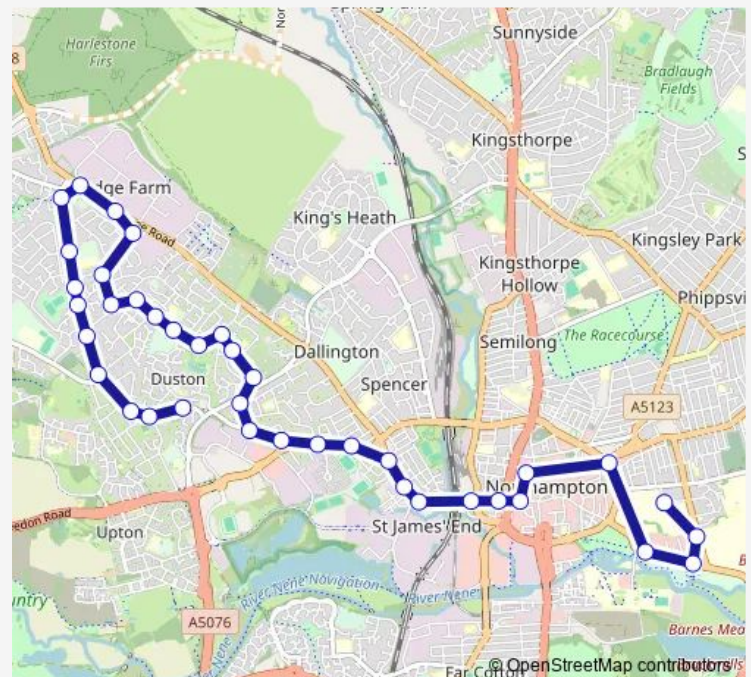

Cotswold Avenue

Malvern Grove Shops

Mendip Road

Route schedule

Hawkstone Close — General Hospital

Monday 19:51-22:51

Tuesday 19:51-22:51

Wednesday 19:51-22:51

Thursday 19:51-22:51

Friday 19:51-22:51

Saturday 19:52-22:51

Sunday 06:22-21:36

Route info

Direction: Hawkstone Close

Stops: 38

Trip Duration: 0 hour 32 min

9B — Northampton General Hospital - Duston

Lovat Drive

Ellesmere Avenue

Windsor Crescent

Malcolm Drive

Beacon Bingo

Natwest Bank

Bus Depot

Tuesday 19:39-22:30

Wednesday 19:39-22:30

Thursday 19:39-22:30

Friday 19:39-22:30

Saturday 19:39-22:30

Sunday 08:24-21:15

Route info

Direction: General Hospital