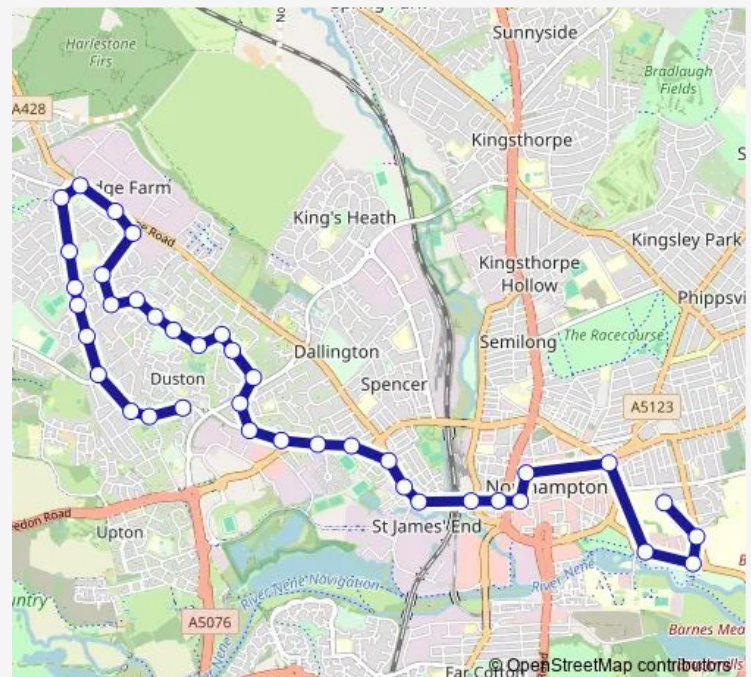

Thursday 19:51-22:51

Friday 19:51-22:51

Saturday 19:52-22:51

Sunday 06:22-21:36

Route info

Direction: Hawkstone Close

Stops: 38

Trip Duration: 0 hour 32 min

9B — Northampton General Hospital - Duston

Lovat Drive

Ellesmere Avenue

Windsor Crescent

Malcolm Drive

Beacon Bingo

Natwest Bank

Bus Depot

Byfield Road

Rail Station approach road

Sol Central

St Peters Walk

Northampton Bus Interchange

Abington Square

Browns Way

Cliftonville Road

Tuesday 19:39-22:30

Wednesday 19:39-22:30

Thursday 19:39-22:30

Friday 19:39-22:30

Saturday 19:39-22:30

Sunday 08:24-21:15

Route info

Direction: General Hospital