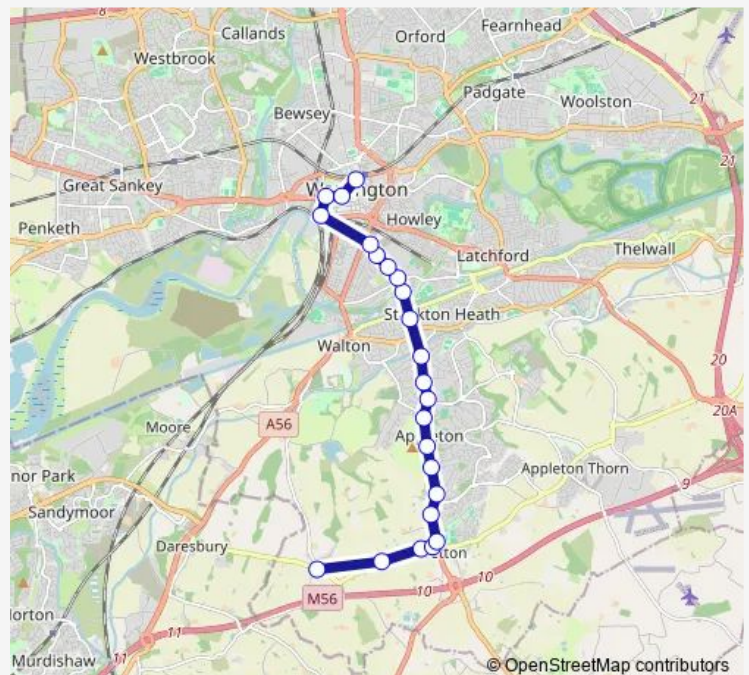

Lyon's Lane

Broomfields Road

London Bridge

Post Office

Morrisons

Gainsborough Road

Causeway Hotel

Central Avenue

Thursday 13:05

Friday 13:05

Saturday —

Sunday —

Route info

Direction: Hatton Lane

Stops: 23

Trip Duration: 0 hour 23 min

■ 9B — Warrington - Hatton via Stretton

BusMaps

Garven Place Alighting Only

Bus Interchange

Direction

Bus Interchange — Hatton Lane

24 stops

[Open route schedule](#)

Bus Interchange

Legh Street

Town Hall

Thynne Street

St James' Court

Central Avenue

Causeway Hotel

Loushers Lane