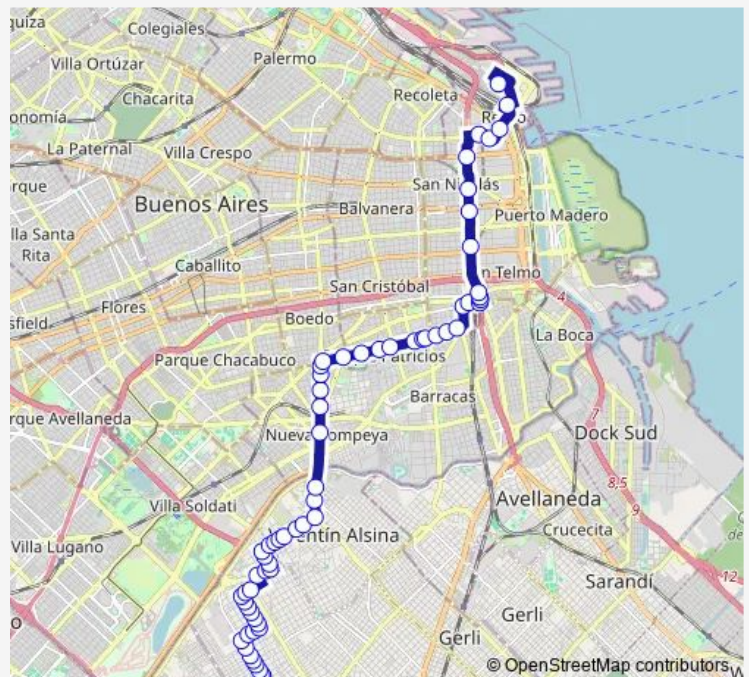

Thursday 01:14-23:58

Friday 00:48-23:58

Saturday 00:25-23:21

Sunday 00:48-23:18

Route info

Direction: 1 DE Mayo 4101-4199

Stops: 65

Trip Duration: 1 hour 10 min