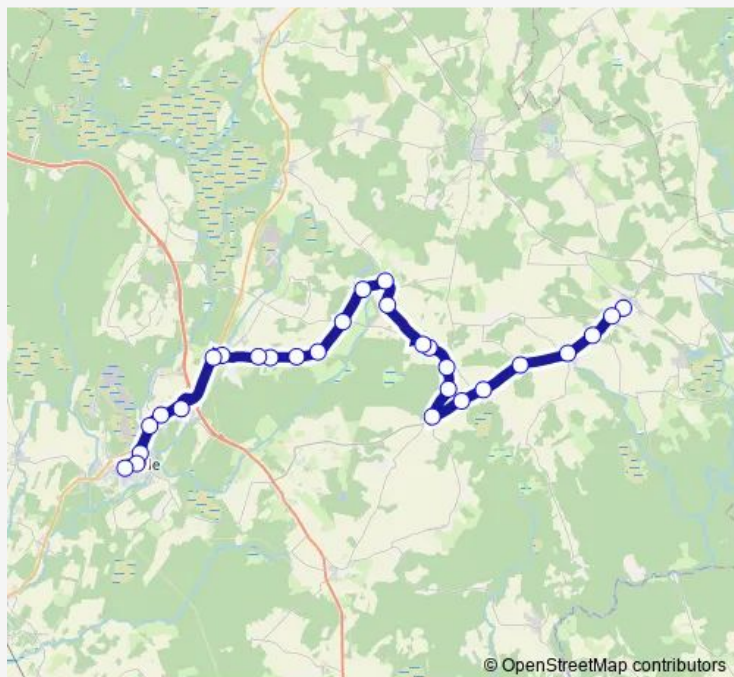

### Route schedule

Koeru — Paide bussijaam 6

Monday	10:00
Tuesday	10:00
Wednesday	—
Thursday	10:00
Friday	—
Saturday	—
Sunday	—

### Route info

Direction: Koeru

Stops: 28

Trip Duration: 1 hour 6 min

© OpenStreetMap contributors

9b — Koeru - Peetri - Paide

BusMaps

Vodja tee