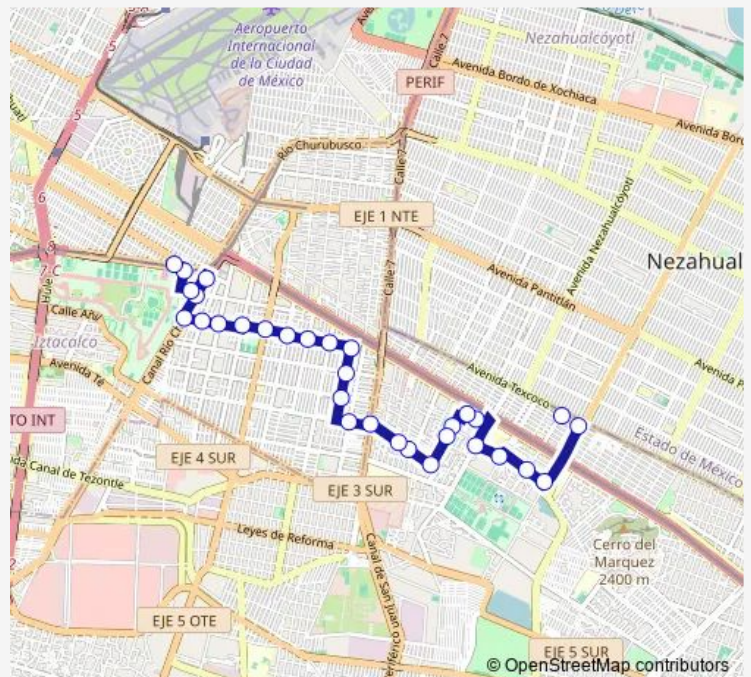

### Direction

undefined — undefined

0 stops

[Open route schedule](#)

### Route schedule

undefined — undefined

Monday 00:00

Tuesday 00:00

Wednesday 00:00

Thursday 00:00

Friday 00:00

Saturday 00:00

### Route info

Direction:

Stops: 0

Trip Duration: – min

9B — Metro Puebla por Sur 8 - La Valenciana

## Route schedule

Viaducto y Metro Puebla — La Valenciana (base)

Monday 00:00

Tuesday 00:00

Wednesday 00:00

Thursday 00:00

Friday 00:00

Saturday 00:00