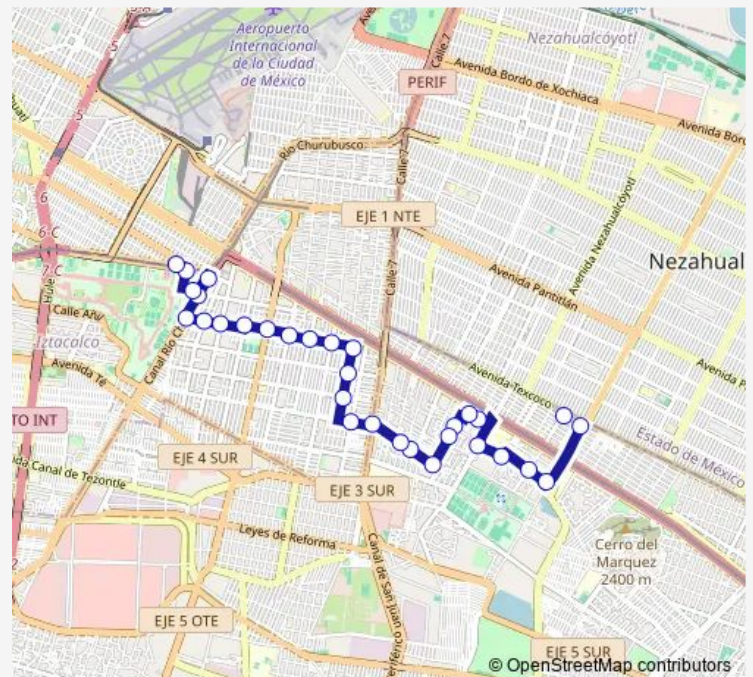

### Route schedule

undefined — undefined

Monday 00:00

Tuesday 00:00

Wednesday 00:00

Thursday 00:00

Friday 00:00

Saturday 00:00

### Route info

Direction:

Stops: 0

Trip Duration: – min

9b — Metro Puebla por Sur 8 - La Valenciana

## Route schedule

Viaducto y Metro Puebla — La Valenciana (base)

Monday 00:00

Tuesday 00:00

Wednesday 00:00

Thursday 00:00

Friday 00:00

Saturday 00:00

## Route info

Direction: Viaducto y Metro Puebla

Stops: 28

Trip Duration: 0 hour 31 min

Av. Texcoco y Domingo Arellano

Av. Texcoco y Francisco Leyva

La Valenciana (base)

9b Bus time schedules and route maps are available in an offline PDF at [busmaps.com](https://busmaps.com). Use the [busmaps.com](https://busmaps.com) website to see live bus times, train schedule or subway schedule, and step-by-step directions for all public transit in Mexico City