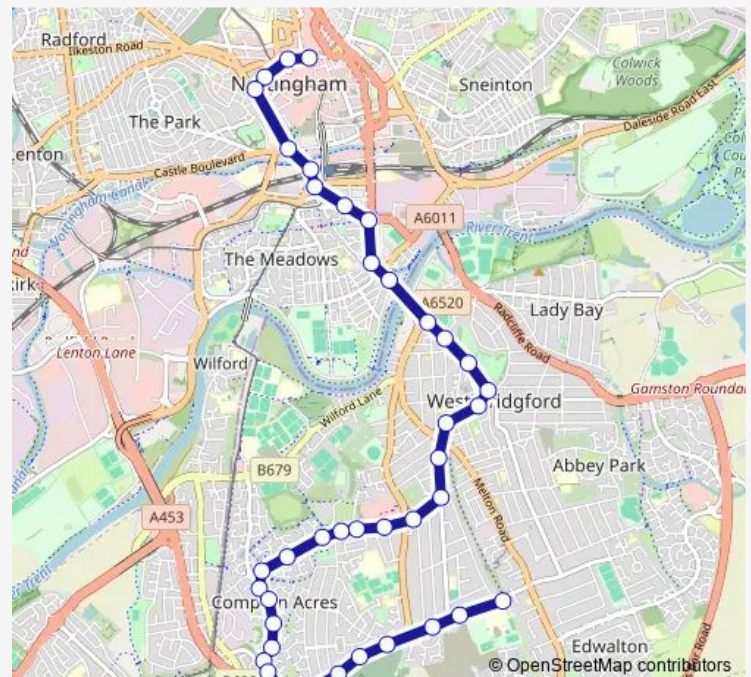

### Route schedule

Victoria Centre — Rushcliffe School

Monday 07:55-22:15

Tuesday 07:55-22:15

Wednesday 07:55-22:15

Thursday 07:55-22:15

Friday 07:55-22:15

Saturday 17:55-22:15

### Route info

Direction: Victoria Centre

Stops: 40

Trip Duration: 0 hour 31 min

9B — City-Wilford Hill

Stowe Avenue

Rushcliffe Arena

Syon Park Close

## Route schedule

Shops — Victoria Embankment

Monday 23:38

---

Tuesday 23:38

---

Wednesday 23:38

---